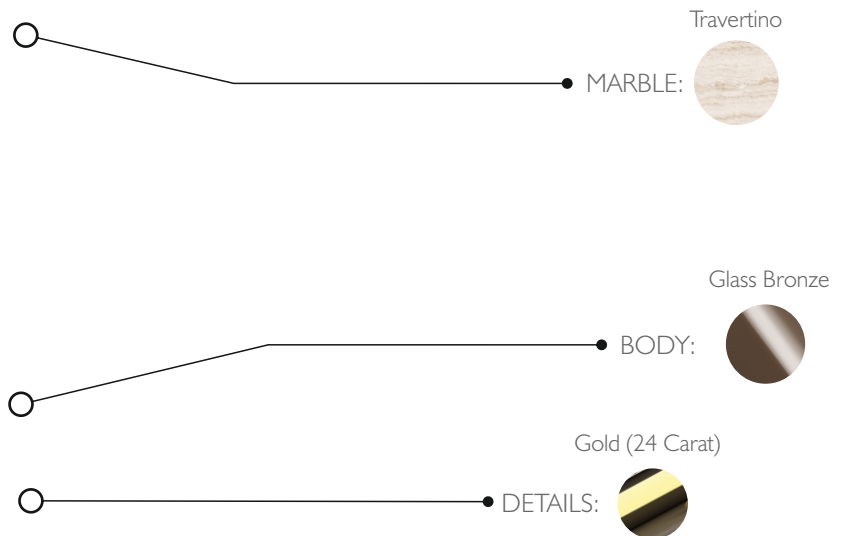

**PERLA • SIDE TABLE**  
REF. PERLA.ST

**WEIGHT**

Net Weight: Per Request

**MATERIALS**

Body: Brass  
Top: Marble  
Details: Glass

**PACKING** (approx.)

Dimensions: 50 x 70 x 50 cm  
19.5 x 28 x 19.5 in

Volume: 0.18 m<sup>3</sup>

**HEIGHT**  
60 cm | 23.2 in

**DIAMETER**  
40cm | 15.7 in

CE - Products manufactured according the European norm of security EN 60 598-1.

PRODUCT FINISHES & COSTUMIZATION OPTIONS

MORE FINISHES AVAILABLE HERE: