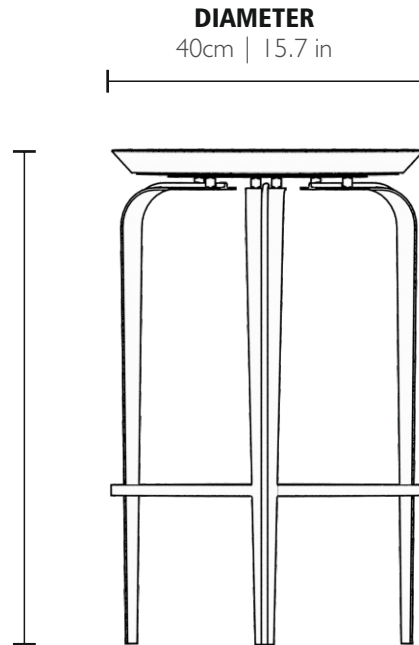

**PERLA • SIDE TABLE**  
REF. PERLA.ST

**WEIGHT**

Net Weight: Per Request

**MATERIALS**

Body: Brass  
Top: Marble  
Details: Glass

**PACKING** (approx.)

Dimensions: 50 x 70 x 50 cm  
19.5 x 28 x 19.5 in

Volume: 0.18 m<sup>3</sup>

**HEIGHT**  
60 cm | 23.2 in

**DIAMETER**  
40cm | 15.7 in

CE - Products manufactured according the European norm of security EN 60 598-1.

PRODUCT FINISHES & COSTUMIZATION OPTIONS

MORE FINISHES AVAILABLE HERE: