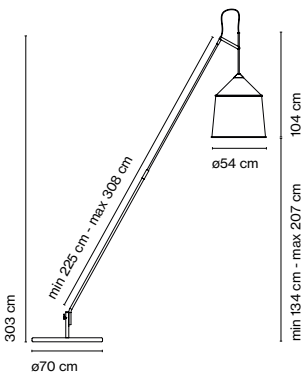

Dimmer Casambi IP65

ABS case with powder-coated aluminum trim. Bluetooth smart wireless trailing edge dimmer that adjusts light intensity or switches the lamp ON/OFF. Available in Android or iOS with the app Casambi.