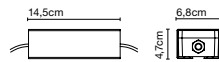

Dimmer Casambi IP65

ABS case with powder-coated aluminum trim. Bluetooth smart wireless trailing edge dimmer that adjusts light intensity or switches the lamp ON/OFF. Available in Android or iOS with the app Casambi.