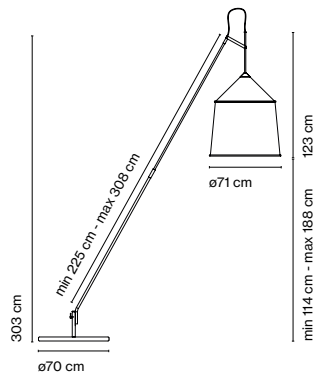

Jaima P307 + Shade 71

Jaima P207 + Shade 43

LED COB 13,5W 2700 CRI90
Luminaire 529lm
Light Source 1092lm (included)

Jaima P307 + Shade 54

LED COB 13,5W 2700 CRI90
Luminaire 514lm
Light Source 1092lm (included)

Jaima P307 + Shade 71

LED COB 13,5W 2700 CRI90
Luminaire 530lm
Light Source 1092lm (included)

Black electrical cord

Shade made of textielene with the inner part always in white. Stainless steel structure in lacquered grey.

- Blue
- Beige
- Grey
- Green

dimnable IP65

- [Download](#) Assembly instructions
- [Download](#) 2D
- [Download](#) 3D
- [Download](#) Energy label