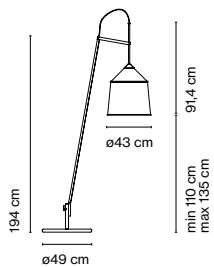

Jaima P307 + Shade 54