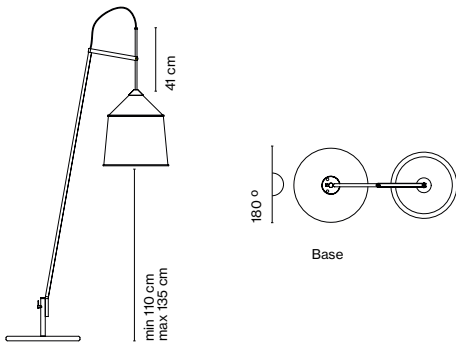

Range of positions

Jaima P207 with shade 43