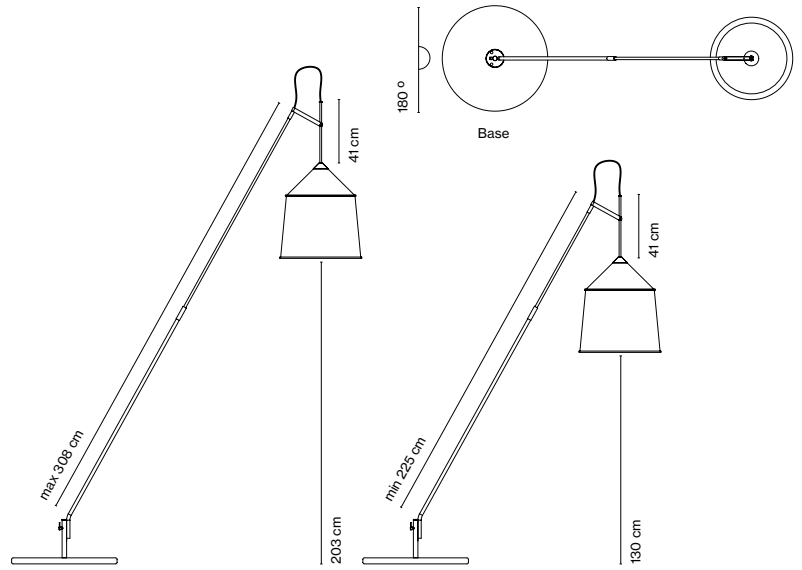

Jaima P307 extensible with shade 54