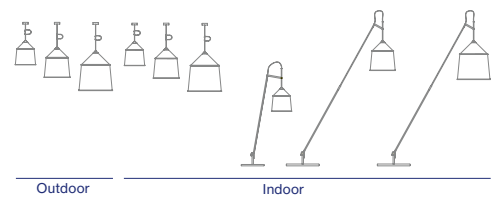

Collection

Watch the video
info@marset.com
www.marset.com

Through the language of textiles, Joan Gaspar has designed a light of flexible, ductile materials that sifts the light as readily as it moves with the wind. In the Jaima collection, the light is the shade and weaver of emotions.