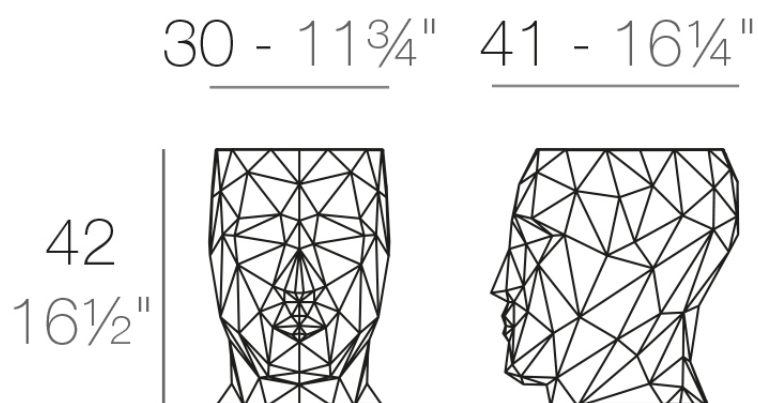

Info

Description

Made of polyethylene resin by rotational moulding. 100% Recyclable. Item suitable for indoor and outdoor use. Available in different finishes.

Weight: 3.1 Kg

ADAN Taburete Bajo
ADAN Low Stool