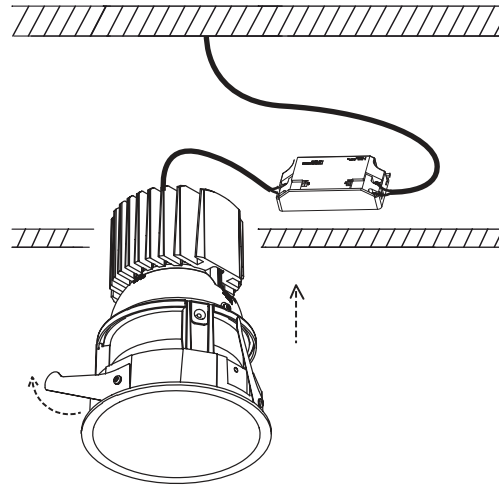

1

Ø103mm

2

3

4

**Technical features • Características técnicas**

light options: LED 13W 350mA incl or LED 19W 500mA incl