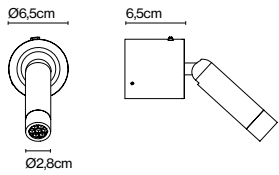

Ledtube A

Range of positions

For more than ten years, the Ledtube has been one of the most iconic products in the Marset collection: a headboard lamp with a powerful, movable beam of light that's an archetype due to its functionality and ability to blend with any space.

Ledtube A

Light source:
LED SMD 700mA 2,1W 2700K
CRI80 226,5lm
Luminaire:
100 - 240 VAC 4,25W 131lm
(included)

Optics

Injected aluminium structure. Integrated switch to turn the lamp on and off. Lens at 25° with a honeycomb grill to avoid glare.

- Aluminium
- White (Ral 9010)
- Black (Ral 9005)
- Bronze

- [Download](#) Assembly Instructions
- [Download](#) 2D
- [Download](#) 3D
- [Download](#) Photometric data

Range