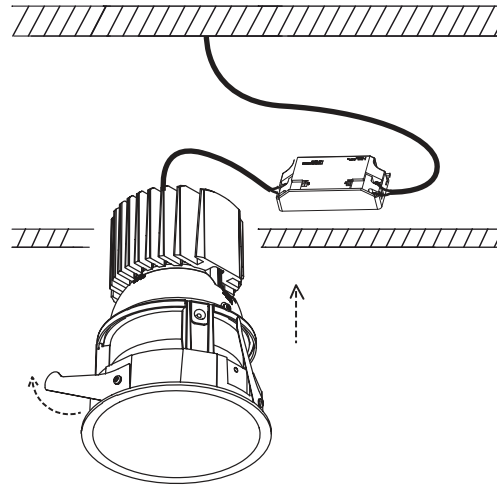

1

Ø103mm

OFF

2

3

4

ON

**Technical features • Características técnicas**

light options: LED 13W 350mA incl or LED 19W 500mA incl