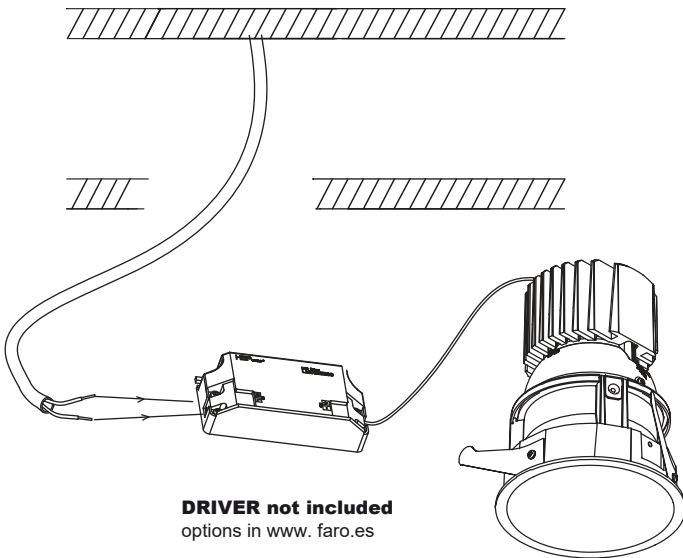

1

Ø103mm

OFF

2

3

4

ON

**Technical features • Características técnicas**

light options: LED 13W 350mA incl or LED 19W 500mA incl