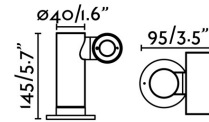

SPY-1 Dark grey post lamp

Ref. 70782

SPY-1 is a dark grey post lamp for outdoor lighting. This lamp can be adjusted and features IP65, that gives high protection against rain and solids.

Specifications

Bulb:	COB LED 6W 3000K 30° 500LM
Bulb included:	No
Transformer:	Driver
Transformer included:	Yes
Voltage:	220-240V
IP:	65
Class:	I
Material:	Aluminium and transparent glass
Designer:	
Length:	119 mm
Net Width:	64 mm
Height:	210 mm
Net Weight:	0.62 kg
Volume:	0.00186 m3