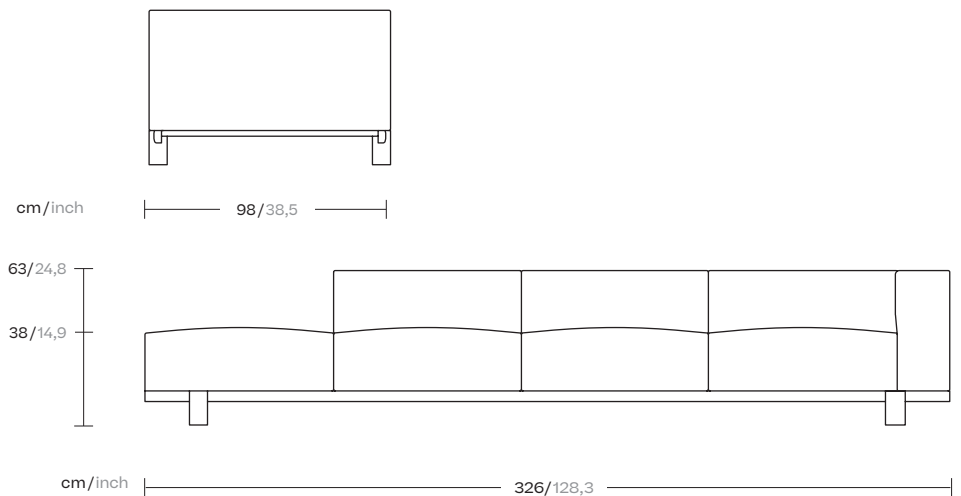

Right corner 4 seater open

Designer
Rodolfo Dordoni

Collection
Molo

Reference
GKS421500

1/4

This is an example of a modular sofa in its purest form. Its orthogonal geometry is based on a rectangular modularity design, which means it can be easily adapted to suit any situation and optimise the space in which it sits.

Each module can be taken apart and re-organised, creating new uses and configurations.

The design is aesthetically minimalistic with intentionally oversized pieces.

On the other hand, the decorative elements have conscientiously not been emphasised in order to give centre stage to the various combinations of fabric, colours and carefully selected details.

kettal