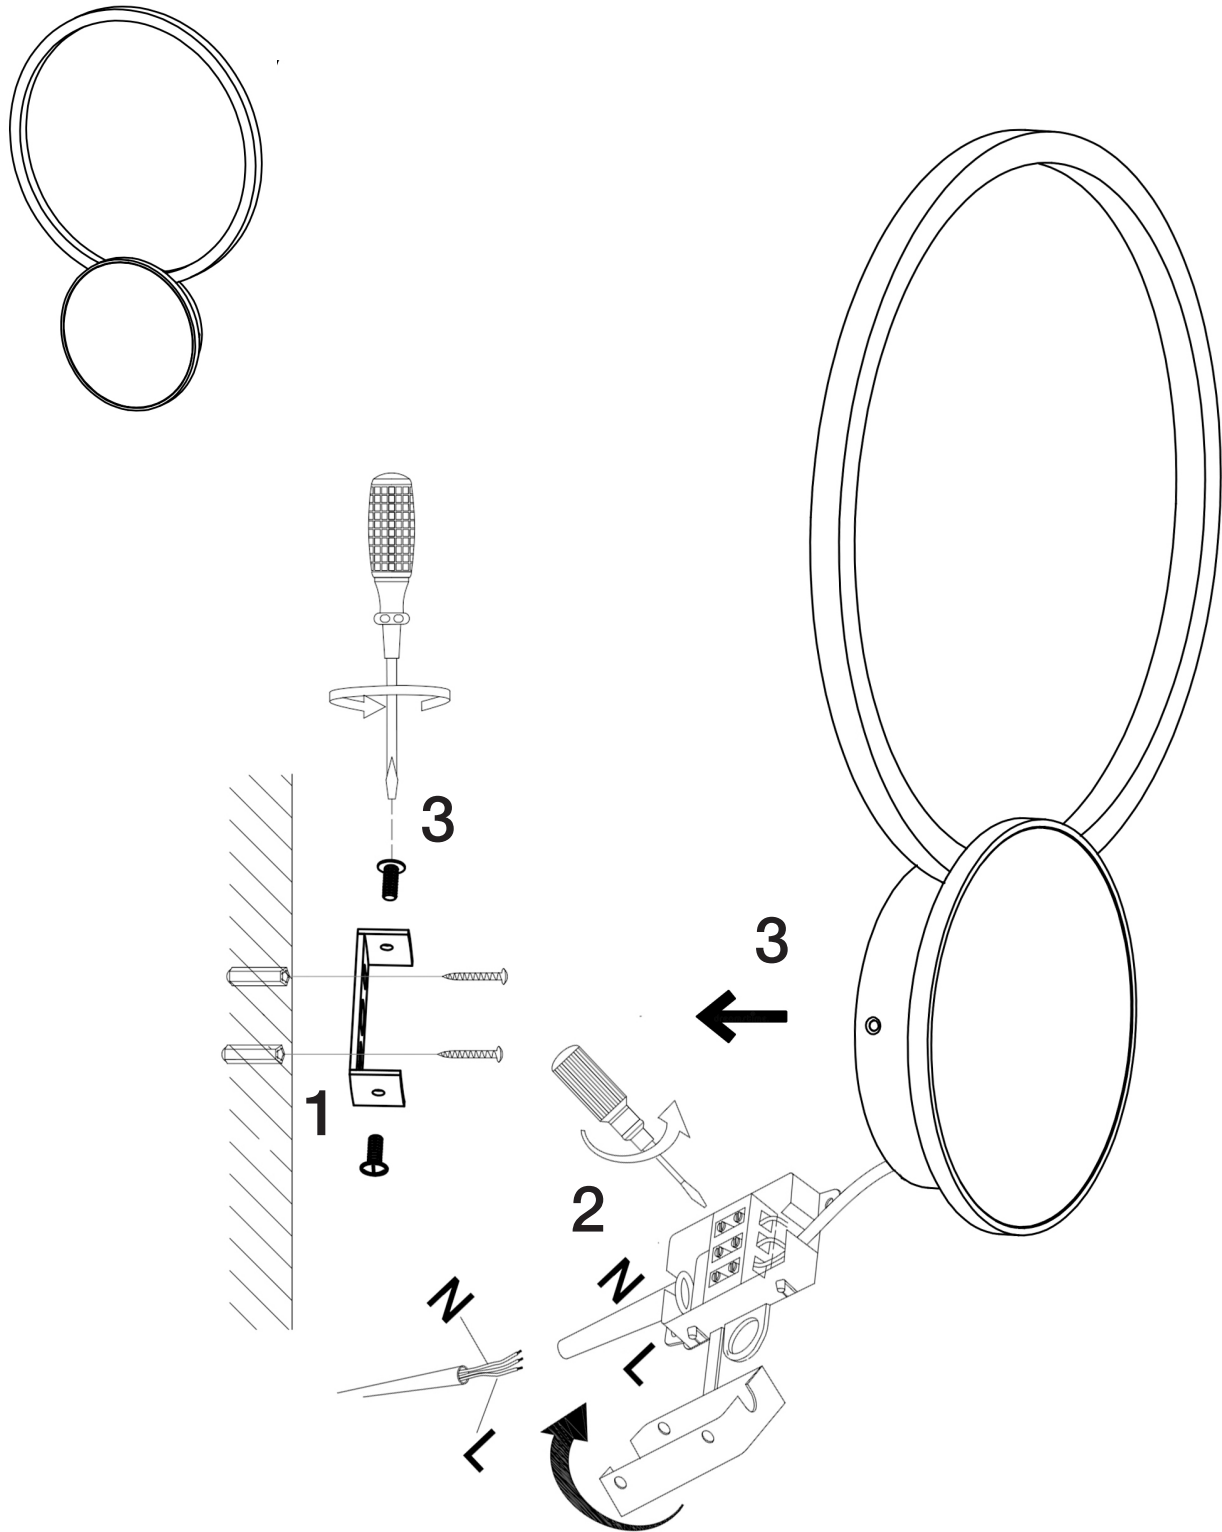

Para ver la ficha técnica de producto completa, puede usar el siguiente código QR:

You may use the following QR code to view the complete technical data sheet of the product:

If you have any technical questions, please do not hesitate to contact our technical Department.
We are at your disposal in our email: irodriguez@schuller.es