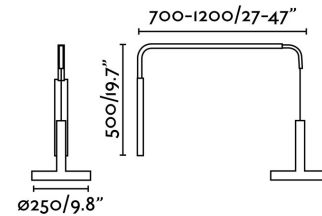

Specifications

Bulb:	1xE27 MAX 15W
Bulb included:	No
Transformer:	
Transformer included:	No
Voltage:	100-240V
Operating Frequency:	50/60Hz
IP:	20
Class:	II
Material:	Metal
Designer:	CHRISTOPH FRIEDRICH WAGNER
Recommended bulb:	17426
Description of recommended Bulb:	BULB STANDARD FILAMENT LED AMBER E27 4W 2200K
Length:	1200 mm
Height:	500 mm
Diameter:	250 Ø
Net Weight:	2.60 kg
Volume:	0.04425 m3