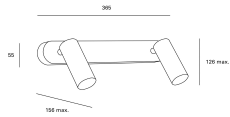

Logos Double

--

DE-0015-NEG

Spotlight IP20 Logos Double LED LED 3.7;3.7W 3000K Black 564lm

TECHNICAL FEATURES

Power (W)-1 : 3.7W

Power (W)-2 : 3.7W

Total power consumption of light (W) : 8.4W

Real lumens : 564

Real lm/W : 67

Correlated Colour Temperature (CCT) : LED warm-white 3000K

Dimming protocol : ON-OFF

Lens / reflector angle : FLOOD 99°

Structure material : Steel

Structure finish : Black

Diffuser material : Polycarbonate

Service value measurement standard: EN 60879:2019

LOGISTICS

Net weight (kg): 0.7

Packaged weight (kg): 0.98

Packaging: 375mm x 55mm x 90mm

12 Un