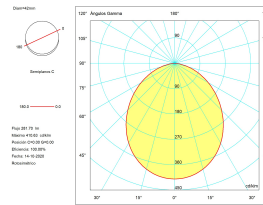

MacAdam steps: 3

Photobiological risk: RG0

Light source: LED

CRI: 80

MacAdam steps: 3

Photobiological risk: RG0

VENTILATION FEATURES

Power used: 8.4W