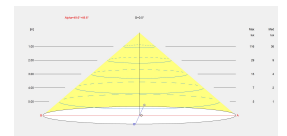

Real lumens : 564

Real lm/W : 67

Correlated Colour Temperature (CCT) : LED warm-white 3000K

Dimming protocol : ON-OFF

Lens / reflector angle : FLOOD 99°

Structure material : Steel

Structure finish : Black

Diffuser material : Polycarbonate

MacAdam steps: 3

Photobiological risk: RG0

Light source: LED

CRI: 80

MacAdam steps: 3

Photobiological risk: RG0

VENTILATION FEATURES

Power used: 8.4W