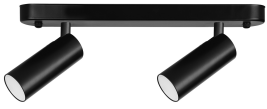

Logos Double

--

DE-0015-NEG

Spotlight IP20 Logos Double LED LED 3.7;3.7W 3000K Black 564lm

TECHNICAL FEATURES

Power (W)-1 : 3.7W

Power (W)-2 : 3.7W

Total power consumption of light (W) : 8.4W

Real lumens : 564

Real lm/W : 67

Correlated Colour Temperature (CCT) : LED warm-white 3000K

Dimming protocol : ON-OFF

Lens / reflector angle : FLOOD 99°

Structure material : Steel

Structure finish : Black

Diffuser material : Polycarbonate