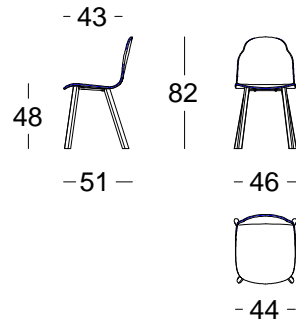

362.41.6TA

BODY SILLA TAPIZADA PATA MADERA
BODY UPHOLSTERED CHAIR WOODEN LEGS
BODY CHAISE TAPISSÉE PIED BOIS