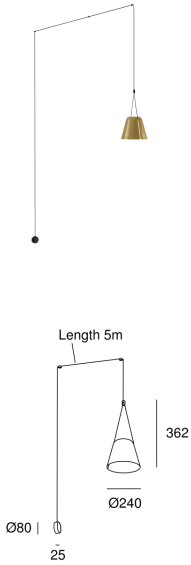

Attic Conic Shape

Nahrang Design

05-7389-05-DL

Wall fixture Attic Conic Shape E27 23W Black Gold

TECHNICAL FEATURES

IP20

Power (W) : Max. power 23W

Total power consumption of light (W) : 23W

Structure material : Aluminium

Structure finish : Black, Gold

Max. size of light bulb : 120/100 mm

Recommended light bulb : E27

Smart Compatible

- 71-8219-00-00: Light For Life
- 71-A697-00-00: Casambi

Voltage / frequency : 100-240V/50-60Hz

Max. temperature : 25°C

Warranty : 5 Years

Energy efficiency : Light bulb not included

LUMINOTECHNIC FEATURES

Lampholder: 1 x E27

VENTILATION FEATURES

Power used: 23W

Service value measurement standard: EN 60879:2019