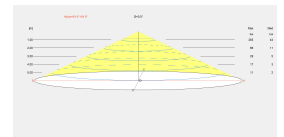

VENTILATION FEATURES

Power used: 23W

Service value measurement standard: EN 60879:2019

LOGISTICS