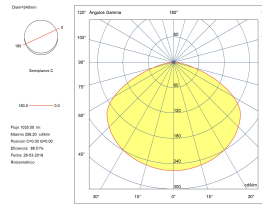

VENTILATION FEATURES

Power used: 23W

Service value measurement standard: EN 60879:2019

LOGISTICS