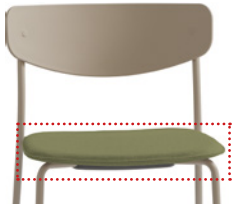

Glides: plastic glides as standard. Felt glides are available with an upcharge.

 Product with GREENGUARD Gold Certificate.

Upholstered seat for chair with plastic back (upcharge)

Code: **LEA0210AS**

COM 140cm / 55,1" per unit	
1 unit	65cm 25,6"
8 or more units	55cm 21,7"
* COM will be priced as G2	