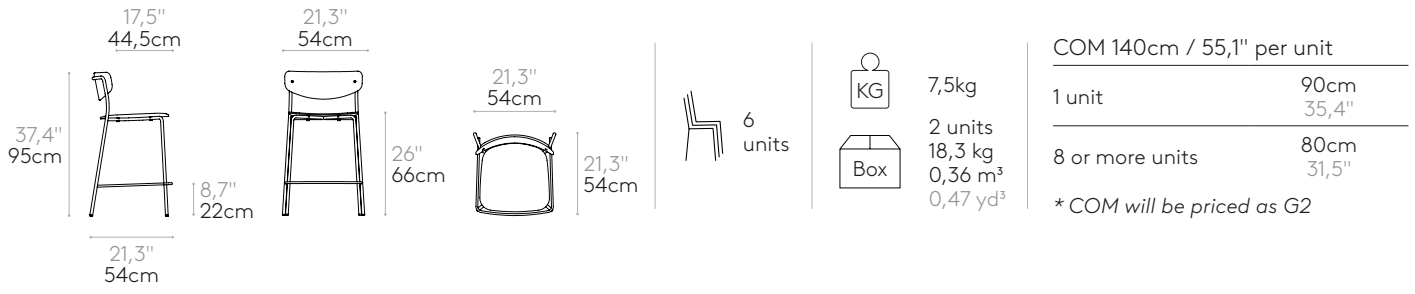

Medium stool with 4 leg frame (upholstered seat & back)

Code: **LEA0620**

Stackable counter stool with fully upholstered seat and back. Four leg frame in round steel tube and footrest in steel rod.

Remark: this stool is only available in multiples of two units.

Upholstery: in all the fabrics and leathers indicated in our finishes book.

Frame finishes: micro-textured powder coated in colours M1 and M2 from our metallic swatch card.

Glides: plastic glides as standard. Felt glides are available with an upcharge.

Product with GREENGUARD Gold Certificate.