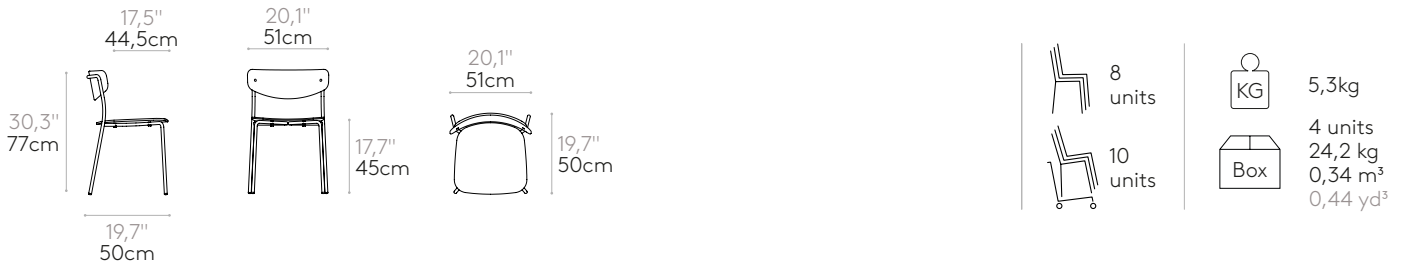

Chair with 4 leg frame (wooden seat & back)

Code: **LEA0410**

Stackable chair with plywood seat and back. Four leg frame in round steel tube. Optionally the seat can be fully upholstered.

Remark: minimum order 2 units.

Seat and back finishes: in any of the oak and walnut finishes from our wood swatch card.

Frame finishes: micro-textured powder coated in colours M1 and M2 from our metallic swatch card.

Glides: plastic glides as standard. Felt glides are available with an upcharge.

Product with GREENGUARD Gold Certificate.