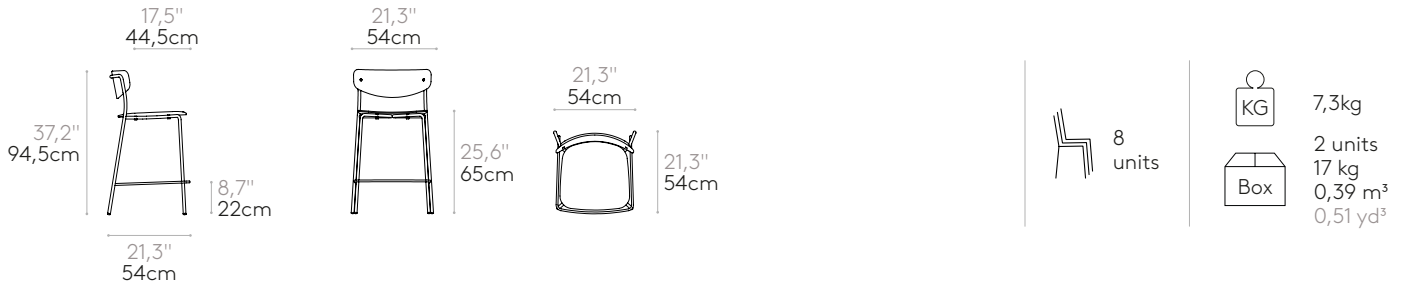

Medium stool with 4 leg frame (wooden seat & back)

Code: **LEA0420**

Stackable counter stool with plywood seat and back. Four leg frame in round steel tube and footrest in steel rod. Optionally the seat can be fully upholstered.

Remark: this stool is only available in multiples of two units.

Seat and back finishes: in any of the oak and walnut finishes from our wood swatch card.

Frame finishes: micro-textured powder coated in colours M1 and M2 from our metallic swatch card.

Glides: plastic glides as standard. Felt glides are available with an upcharge.

Product with GREENGUARD Gold Certificate.