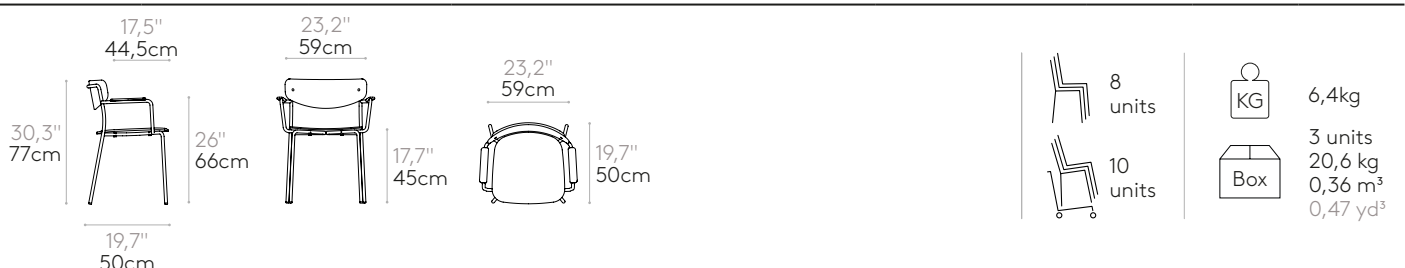

Armchair with 4 leg frame and armpads (wooden seat & back)

Code: **LEA0450**

Stackable armchair with plywood seat and back and armpads in solid oak. Four leg frame with arms in round steel tube. Optionally the seat can be fully upholstered.

Remark: minimum order 2 units.

Seat and back finishes: in any of the oak and walnut finishes from our wood swatch card.

Armpads finishes: in any of the oak finishes from our wood swatch card.

Frame finishes: micro-textured powder coated in colours M1 and M2 from our metallic swatch card.

Glides: plastic glides as standard. Felt glides are available with an upcharge.