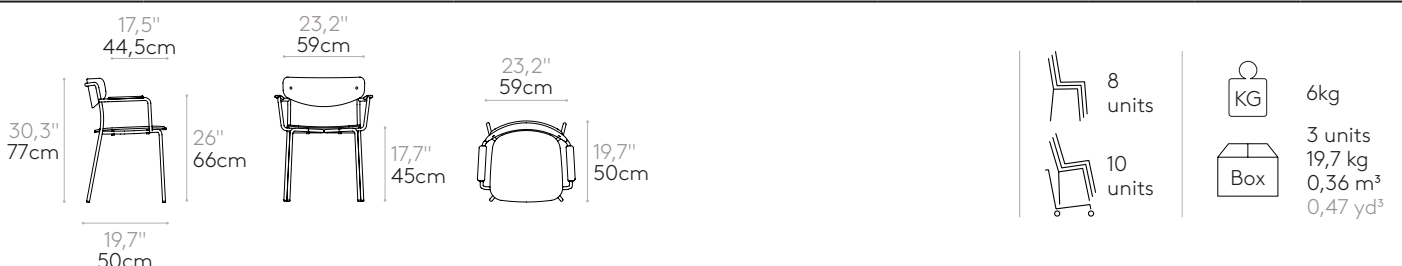

Armchair with 4 leg frame and armpads (polypropylene seat & back)

Code: **LEA0050**

Stackable armchair with polypropylene seat, back and armpads. Four leg frame with arms in round steel tube. Optionally the seat can be fully upholstered.

Remark: minimum order 2 units.

Seat, back and armpads finishes: surface with a matt non-slip micro texture. Available in colours PP1 from our polypropylene swatch card.

Frame finishes: micro-textured powder coated in colours M1 and M2 from our metallic swatch card.

Glides: plastic glides as standard. Felt glides are available with an upcharge.