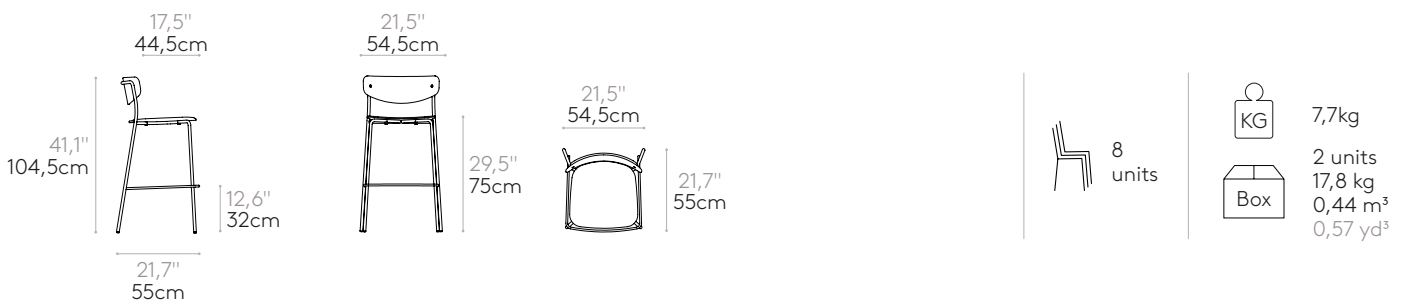

High stool with 4 leg frame (wooden seat & back)

Code: **LEA0430**

Stackable high stool with plywood seat and back. Four leg frame in round steel tube and footrest in steel rod. Optionally the seat can be fully upholstered.

Remark: this stool is only available in multiples of two units.

Seat and back finishes: in any of the oak and walnut finishes from our wood swatch card.

Frame finishes: micro-textured powder coated in colours M1 and M2 from our metallic swatch card.

Glides: plastic glides as standard. Felt glides are available with an upcharge.

Product with GREENGUARD Gold Certificate.