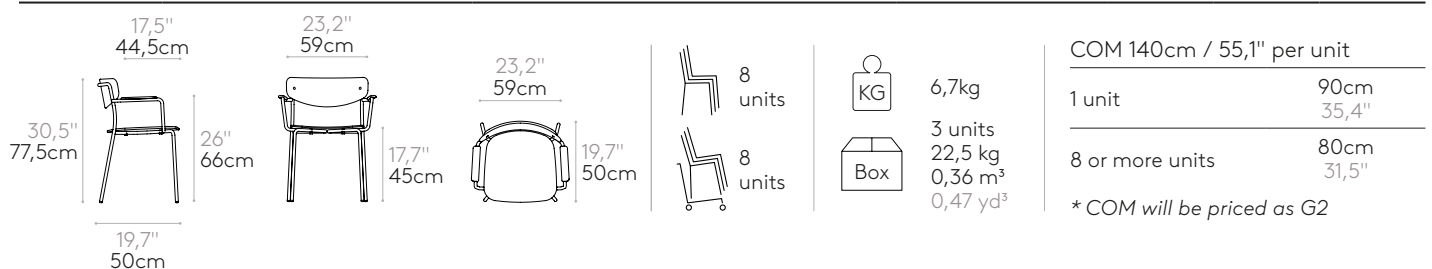

Armchair with 4 leg frame and armpads (upholstered seat & back)

Code: **LEA0650**

Stackable armchair with fully upholstered seat and back and polypropylene armpads. Four leg frame with arms in round steel tube.

Remark: minimum order 2 units.

Upholstery: in all the fabrics and leathers indicated in our finishes book.

Armpads finishes: surface with a matt non-slip micro texture. Available in colours PP1 from our polypropylene swatch card.

Frame finishes: micro-textured powder coated in colours M1 and M2 from our metallic swatch card.

Glides: plastic glides as standard. Felt glides are available with an upcharge.