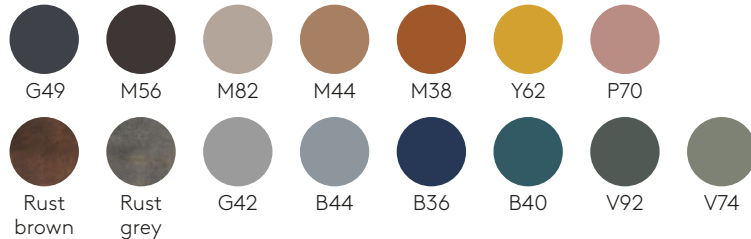

WARRANTY

5 years

FINISHES

Upholstery: All fabrics and leathers indicated in our finishes book.

Finishes book [+info](#)

Steel frames

M1 colours

M2 colours

Remark: minimum order 2 units.

Seat and back finishes: surface with a matt non-slip micro texture. Available in colours PP1 from our polypropylene swatch card.

Frame finishes: micro-textured powder coated in colours M1 and M2 from our metallic swatch card.