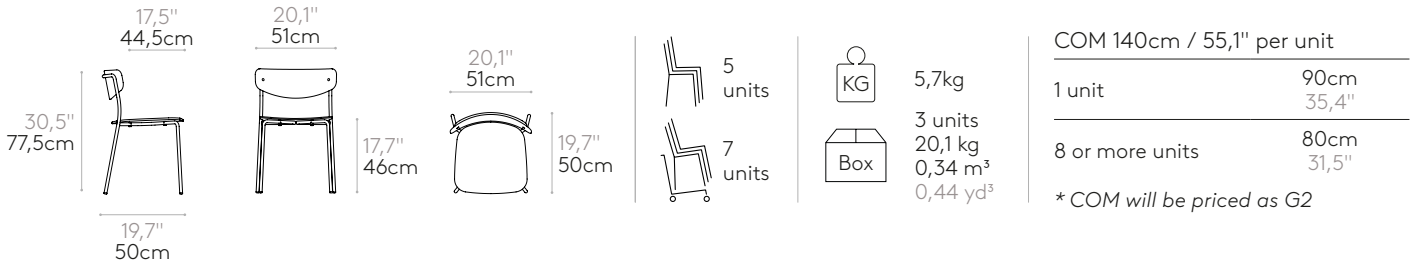

Chair with 4 leg frame (upholstered seat & back)

Code: **LEA0610**

Stackable chair with fully upholstered seat and back. Four leg frame in round steel tube.

Remark: minimum order two units.

Upholstery: in all the fabrics and leathers indicated in our finishes book.

Frame finishes: micro-textured powder coated in colours M1 and M2 from our metallic swatch card.

Glides: plastic glides as standard. Felt glides are available with an upcharge.

Product with GREENGUARD Gold Certificate.