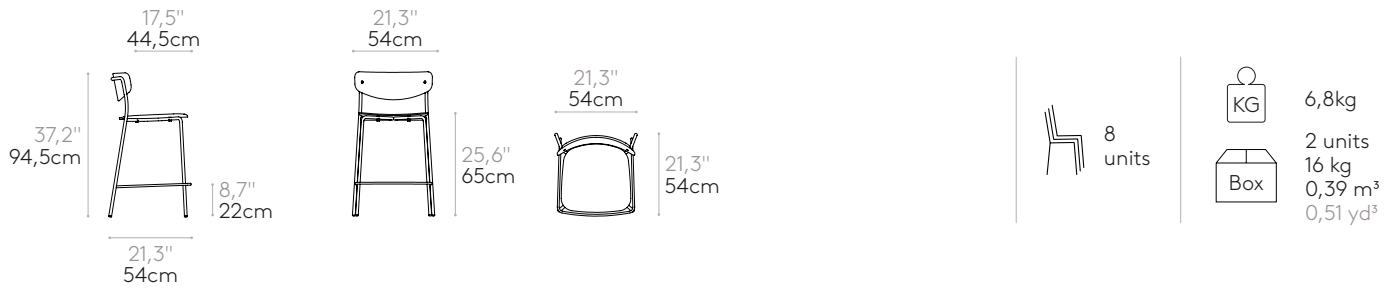

Medium stool with 4 leg frame (polypropylene seat & back)

Code: **LEA0020**

Stackable counter stool with seat and back in polypropylene. Four leg frame in round steel tube and footrest in steel rod. Optionally the seat can be fully upholstered.

Remark: this stool is only available in multiples of two units.

Seat and back finishes: surface with a matt non-slip micro texture. Available in colours PP1 from our polypropylene swatch card.

Frame finishes: micro-textured powder coated in colours M1 and M2 from our metallic swatch card.

Glides: plastic glides as standard. Felt glides are available with an upcharge.

Product with GREENGUARD Gold Certificate.