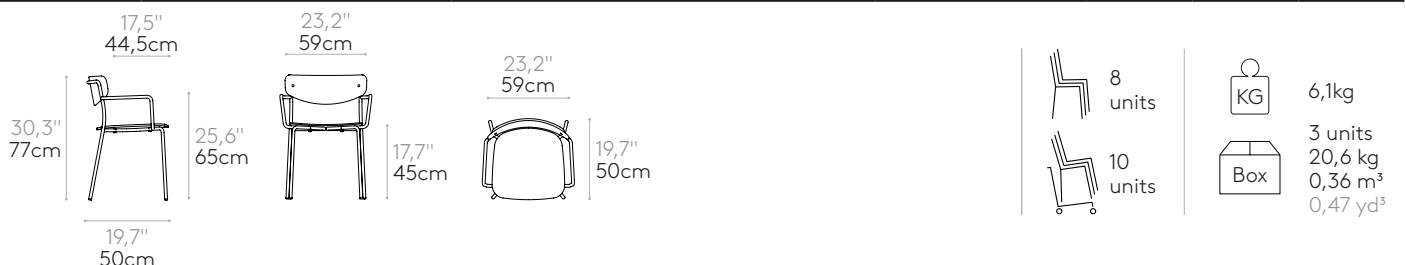

Armchair with 4 leg frame (wooden seat & back)

Code: **LEA0440**

Stackable armchair with plywood seat and back. Four leg frame with arms in round steel tube. Optionally the seat can be fully upholstered.

Remark: minimum order 2 units.

Seat and back finishes: in any of the oak and walnut finishes from our wood swatch card.

Frame finishes: micro-textured powder coated in colours M1 and M2 from our metallic swatch card.

Glides: plastic glides as standard. Felt glides are available with an upcharge.