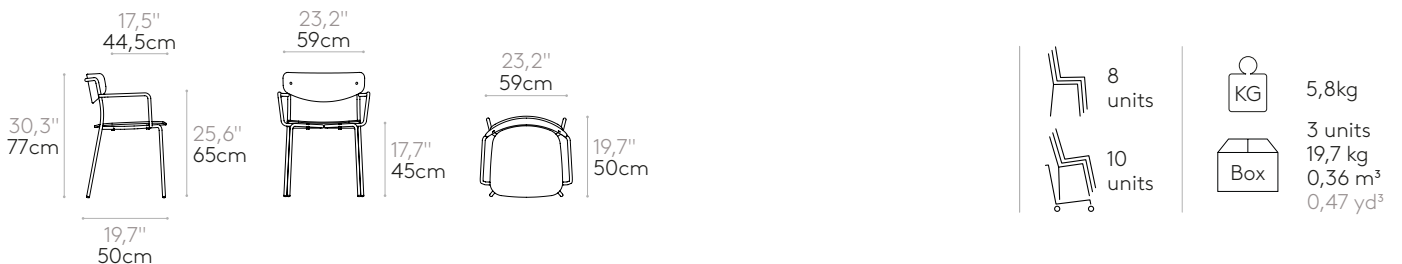

Armchair with 4 leg frame (polypropylene seat & back)

Code: **LEA0040**

Stackable armchair with seat and back in polypropylene. Four leg frame with arms in round steel tube. Optionally the seat can be fully upholstered.

Remark: minimum order 2 units.

Seat and back finishes: surface with a matt non-slip micro texture. Available in colours PP1 from our polypropylene swatch card.

Frame finishes: micro-textured powder coated in colours M1 and M2 from our metallic swatch card.

Glides: plastic glides as standard. Felt glides are available with an upcharge.