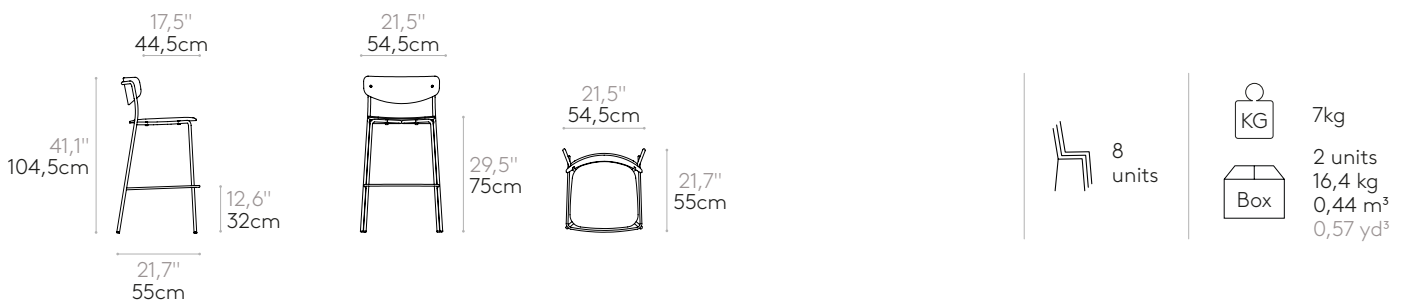

High stool with 4 leg frame (polypropylene seat & back)

Code: **LEA0030**

Stackable high stool with seat and back in polypropylene. Four leg frame in round steel tube and footrest in steel rod. Optionally the seat can be fully upholstered.

Remark: this stool is only available in multiples of two units.

Seat and back finishes: surface with a matt non-slip micro texture. Available in colours PP1 from our polypropylene swatch card.

Frame finishes: micro-textured powder coated in colours M1 and M2 from our metallic swatch card.

Glides: plastic glides as standard. Felt glides are available with an upcharge.

Product with GREENGUARD Gold Certificate.