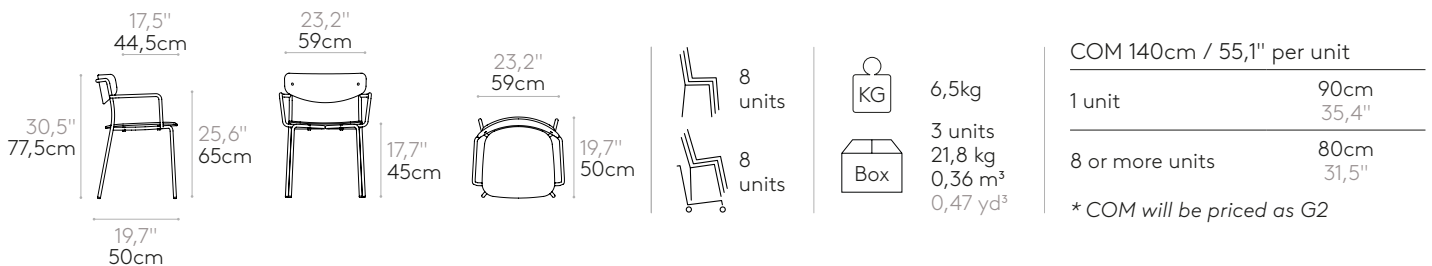

Armchair with 4 leg frame (upholstered seat & back)

Code: **LEA0640**

Stackable armchair with fully upholstered seat and back. Four leg frame with arms in round steel tube.

Remark: minimum order 2 units.

Upholstery: in all the fabrics and leathers indicated in our finishes book.

Frame finishes: micro-textured powder coated in colours M1 and M2 from our metallic swatch card.

Glides: plastic glides as standard. Felt glides are available with an upcharge.