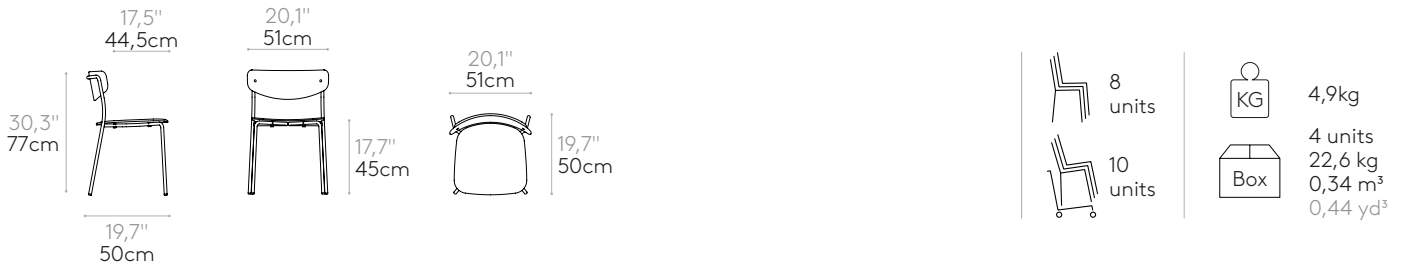

Chair with 4 leg frame (polypropylene seat & back)

Code: **LEA0010**

Stackable chair with seat and back in polypropylene. Four leg frame in round steel tube. Optionally the seat can be fully upholstered.

Remark: minimum order 2 units.

Seat and back finishes: surface with a matt non-slip micro texture. Available in colours PP1 from our polypropylene swatch card.

Frame finishes: micro-textured powder coated in colours M1 and M2 from our metallic swatch card.

Glides: plastic glides as standard. Felt glides are available with an upcharge.

Product with GREENGUARD Gold Certificate.