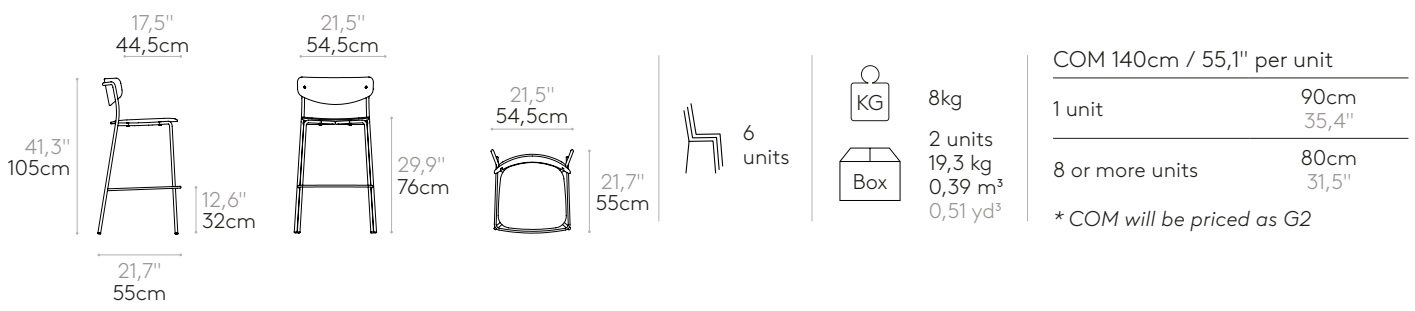

High stool with 4 leg frame (upholstered seat & back)

Code: **LEA0630**

Stackable high stool with fully upholstered seat and back. Four leg frame in round steel tube and footrest in steel rod.

Remark: this stool is only available in multiples of two units.

Upholstery: in all the fabrics and leathers indicated in our finishes book.

Frame finishes: micro-textured powder coated in colours M1 and M2 from our metallic swatch card.

Glides: plastic glides as standard. Felt glides are available with an upcharge.

Product with GREENGUARD Gold Certificate.