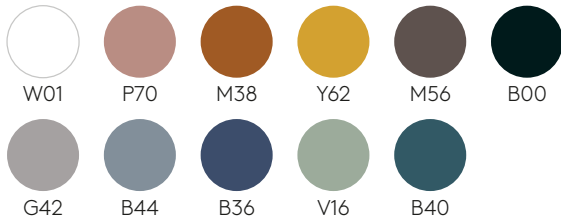

Polypropylene

Ecoplas (100% recycled polypropylene)

Oak wooden

Walnut wooden