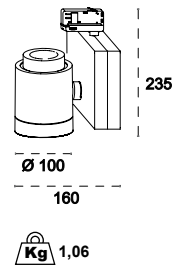

TRACK is sold separately.  
Refs available in [www.faro.es](http://www.faro.es)

**TECHNICAL FEATURES - CARACTERÍSTICAS TÉCNICAS**

**NANO CYLINDER LED**

**MINI CYLINDER LED**

**CYLINDER LED**