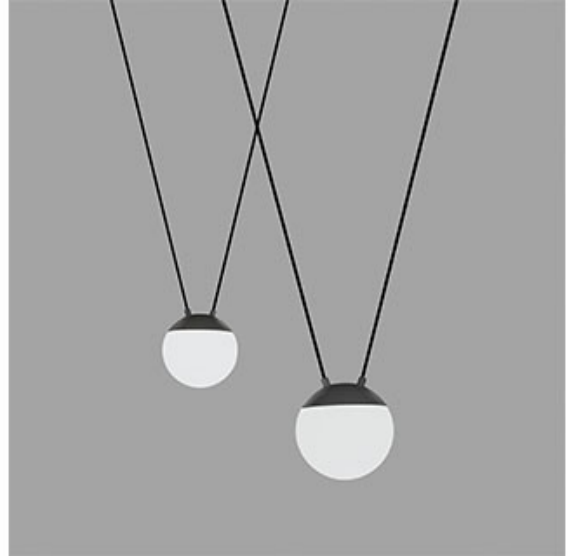

## MINE SPACE Grey suspension 2L

Ref. 28376-2L

Grey pendant with two lights designed by Nahtrang with metal frame and opal glass diffuser. The material and light flowing through the diffuser provide warmth and comfort to your home. The light source are two 40W E27 bulbs, not included. This design pendant is versatile and customizable, thanks to the hook attachment, you can install the light where you need it. For its possibilities is ideal for lighting contract spaces, but also to illuminate the home. For more information [customize@faro.es](mailto:customize@faro.es)

### Specifications

<b>Bulb:</b>	2 X E27 20W 230V
<b>Bulb included:</b>	No
<b>Voltage:</b>	100-240V
<b>Operating Frequency:</b>	50/60Hz
<b>IP:</b>	20
<b>Class:</b>	I
<b>Material:</b>	Metal and opal glass
<b>Designer:</b>	NAHTRANG
<b>Recommended bulb:</b>	17463
<b>Description of recommended Bulb:</b>	A60 MATE LED E27 7W 2700K 640Lm