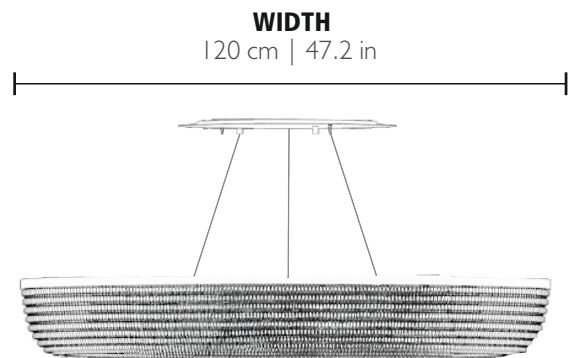

TEARDROP • SUSPENSION

REF. 9940.120

WEIGHT

Net Weight: (per request)

Gross Weight: (per request)

BULBS

Quantity: 30

Type: G9

Wattage: 40W (max)

MATERIALS

Body: Brass

Details: Crystals

PACKING (approx.)

Dimensions: 132 x 132 x 61 cm
52 x 52 x 24.0 in

HEIGHT
12 cm | 4.7 in

CE - Products manufactured according the European norm of security EN 60 598-1.