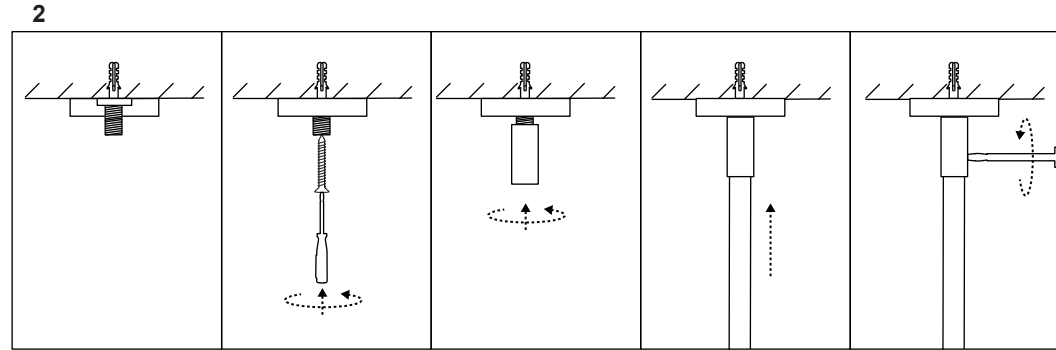

MINE SPACE

Restaurant & Bar
Product Design Awards
Winner

GERMAN
DESIGN
AWARD
SPECIAL
2018

LIGHT SOURCE - FUENTE DE LUZ

E27 MAX 15W LED no incl

TECHNICAL FEATURES - CARACTERÍSTICAS TÉCNICAS

--	--	--	--