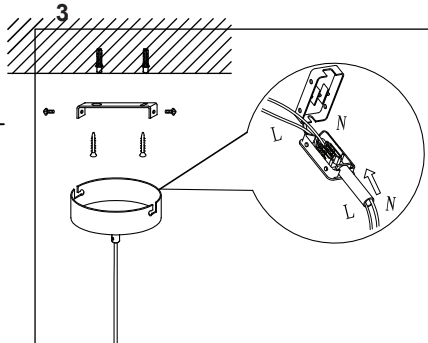

MINE SPACE

Restaurant & Bar
Product Design Awards
Winner

GERMAN
DESIGN
AWARD
SPECIAL
2018

LIGHT SOURCE - FUENTE DE LUZ

E27 MAX 15W LED no incl

TECHNICAL FEATURES - CARACTERÍSTICAS TÉCNICAS

--	--	--	--