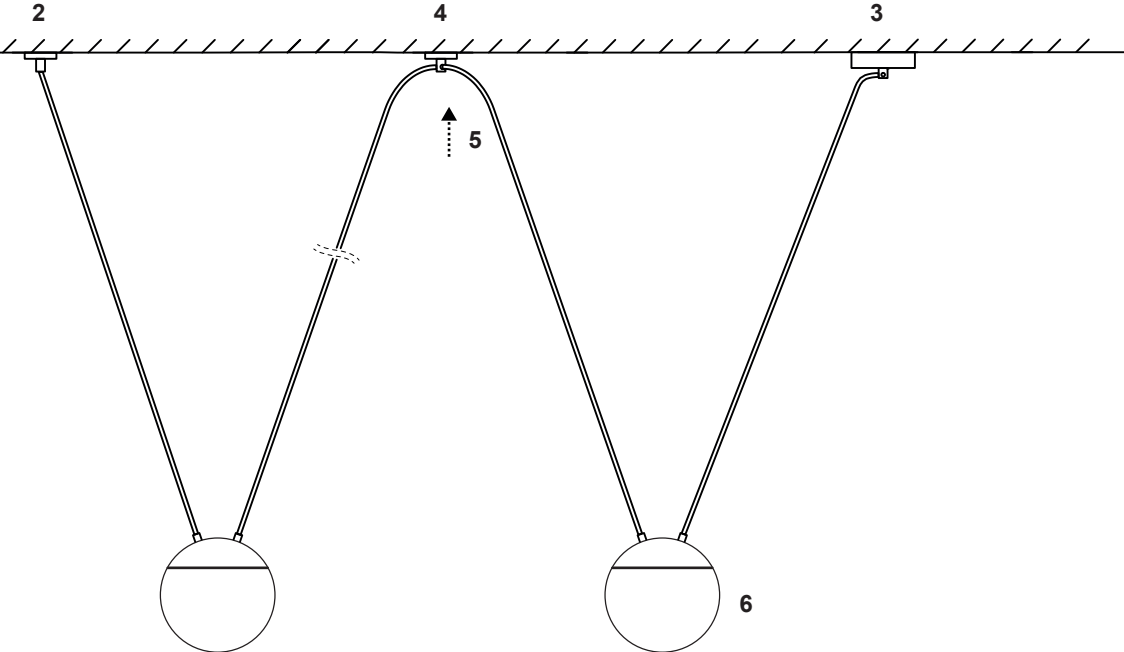

MINE SPACE

Restaurant & Bar
Product Design Awards
Winner

GERMAN
DESIGN
AWARD
SPECIAL
2018

LIGHT SOURCE - FUENTE DE LUZ

E27 MAX 15W LED no incl

TECHNICAL FEATURES - CARACTERÍSTICAS TÉCNICAS

--	--	--	--