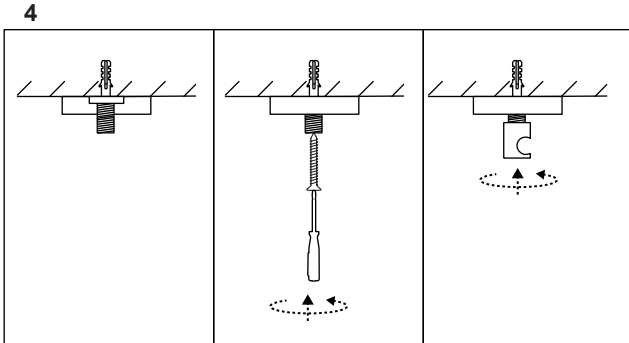

MINE SPACE

Restaurant & Bar
Product Design Awards
Winner

GERMAN
DESIGN
AWARD
SPECIAL
2018

LIGHT SOURCE - FUENTE DE LUZ

E27 MAX 15W LED no incl

TECHNICAL FEATURES - CARACTERÍSTICAS TÉCNICAS

--	--	--	--