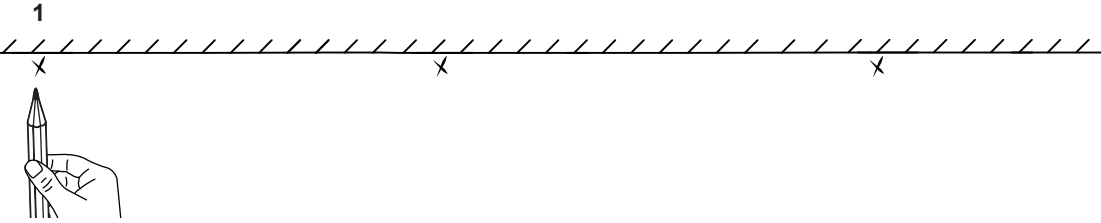

MINE SPACE

Restaurant & Bar
Product Design Awards
Winner

GERMAN
DESIGN
AWARD
SPECIAL
2018

LIGHT SOURCE - FUENTE DE LUZ

E27 MAX 15W LED no incl

TECHNICAL FEATURES - CARACTERÍSTICAS TÉCNICAS

--	--	--	--