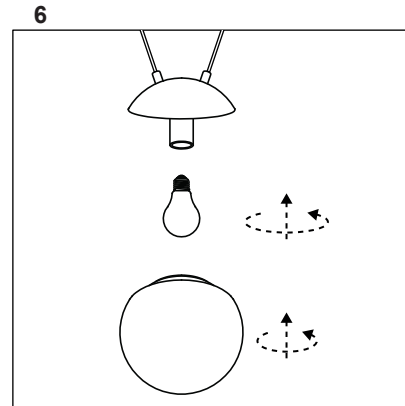

MINE SPACE

Restaurant & Bar
Product Design Awards
Winner

GERMAN
DESIGN
AWARD
SPECIAL
2018

LIGHT SOURCE - FUENTE DE LUZ

E27 MAX 15W LED no incl

TECHNICAL FEATURES - CARACTERÍSTICAS TÉCNICAS

--	--	--	--