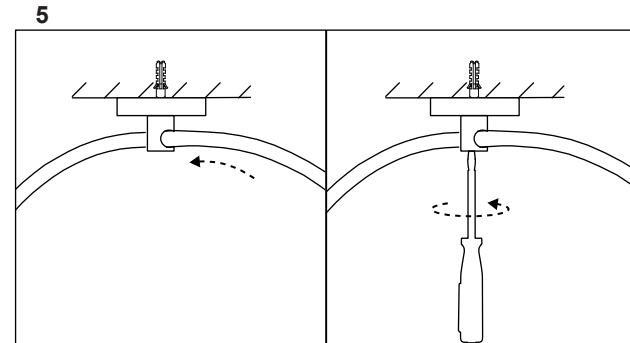

MINE SPACE

Restaurant & Bar
Product Design Awards
Winner

GERMAN
DESIGN
AWARD
SPECIAL
2018

LIGHT SOURCE - FUENTE DE LUZ

E27 MAX 15W LED no incl

TECHNICAL FEATURES - CARACTERÍSTICAS TÉCNICAS

--	--	--	--