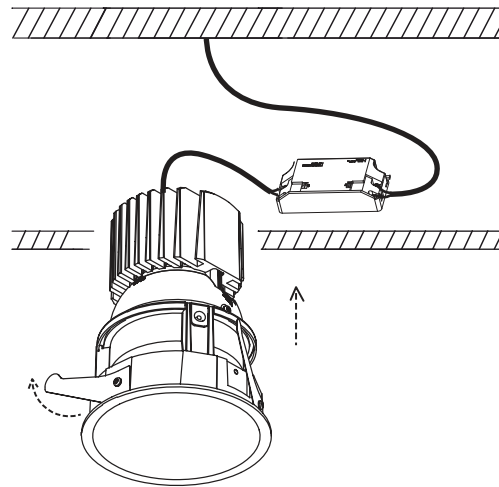

1

Ø103mm

OFF

2

3

4

ON

Technical features • Características técnicas

light options: LED 13W 350mA incl or LED 19W 500mA incl