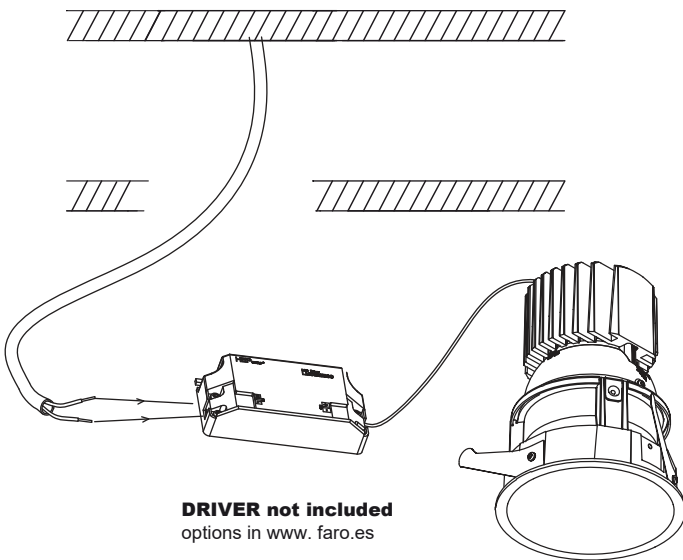

1

Ø103mm

OFF

2

3

4

ON

Technical features • Características técnicas

light options: LED 13W 350mA incl or LED 19W 500mA incl