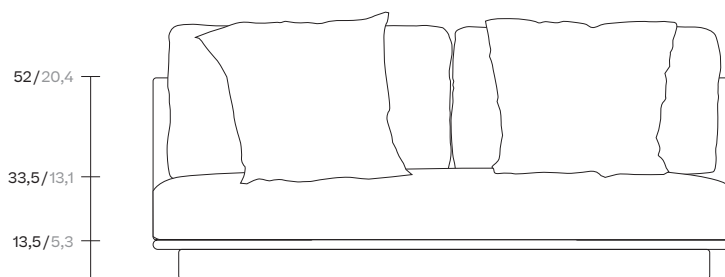

Giro
Central module,
by Vincent Van Duysen

kettal

Central module

Designer
Vincent Van Duysen

Collection
Giro

Reference
KS7400800

1/4

cm/inch |----- 95/37,4 -----|

52/20,4

33,5/13,1

13,5/5,3

cm/inch |----- 180/70,8 -----|

Giro is a collection which can blend into interiors and exteriors due to its tactility and pure lines. In Giro, we have some variety of shapes, textures and materials (see the difference between the seating items and the coffee and side tables). And still all the items merge harmoniously together to create a warm, tactile and pleasant atmosphere.