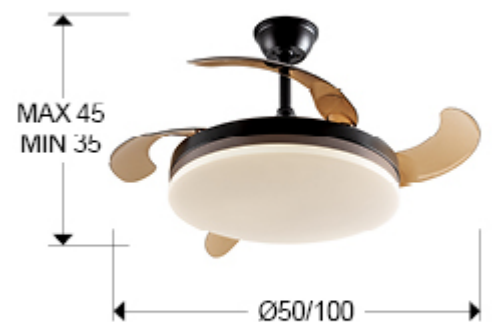

Vento

168328D

Ceiling fan

Ceiling fan with DIMMABLE LED CCT light, made of metal finished in matt black with ring in bronze. Opal diffuser and smoke retractable blades, in acrylic. 6-speed inverter DC motor fan. Adjustable color temperature. Timer.

Anti-rocking mounting system. Remote control included:
 36W LED, 1830 lm, 3000-6000K. Fan: 4-blade propeller, Extended Ø100 cm. Radius of action: Ø180 cm (measured 140 cm below the fan). 38W DC motor. 6 Speeds (185/200/210/225/245/265 rpm). Air flow (215/400/593/741/889/949 m³/h). Reverse movement. Noise: 37 a 42Db.

GENERAL INFORMATION

Catalogue: i42 Iluminación
 Page: 317
 EAN Code: 8435435336615
 Type: Ceiling fan
 Collection: Vento

SIZES

Sizes: Ø 50.0 ↓ 35.0 cm
 Height when installed: 35.0/ max. 45.0 cm
 Weight: 7.5 Kg

ADDITIONAL INFORMATION

Material: Metal, acrylic
Finish: Matt black and bronze, opal.
Assembling time by customer: 10 min