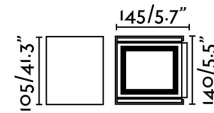

Specifications

Bulb:	LED 6W 3000K 2x95Lm CRI<80
Bulb included:	Yes
Transformer:	Driver
Transformer included:	Yes
Voltage:	100-240V
IP:	54
Class:	I
Material:	Die cast aluminium and transparent glass diffuser
Designer:	
Length:	140 mm
Net Width:	105 mm
Height:	145 mm
Net Weight:	1.10 kg
Volume:	0.00300 m3