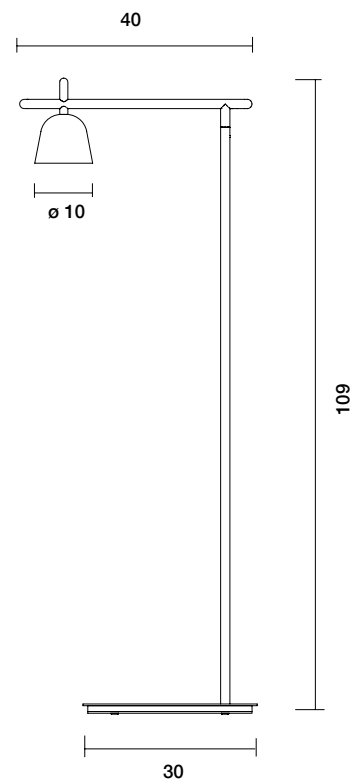

# LIGHTO P

by Jaime Hayon, 2016

Floor lamp. Structure in black matt lacquered steel. Dome in golden glossy or black chrome electroplated. Base in black lacquered steel. Cob led unit included. Dimmer placed on the electrical cord.

Type: Floor lamp

Environment: Indoor

Structure: Steel

Base: Steel

Voltage: 230 V

Dimmer: Included

Supply: Electrical cord with plug

Cable length: 200 cm

Light Source: LED COB 8W 2700K 630Lm  
included

LIGHTO P

329000640986 black matt - black chrome, black matt metal base  
329000640991 black matt - golden glossy, black matt metal base

 6.3 kg  
7.8 kg

CE  IP-20