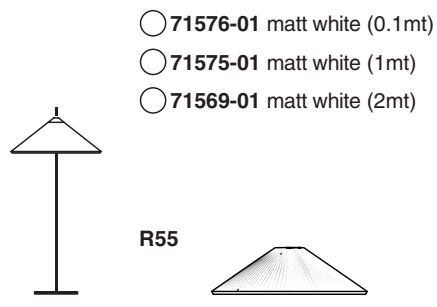

Options

TECHNICAL FEATURES

1 X E27 MAX 15W LED no incl.

Together
we take care
of the planet

Together we take care of the planet.

This is why we reduce paper consumption. Please refer to the safety, maintenance and warranty instructions at www.faro.es. If you cannot access it, call us at +34 937 723 965 or write to export@faro.es.