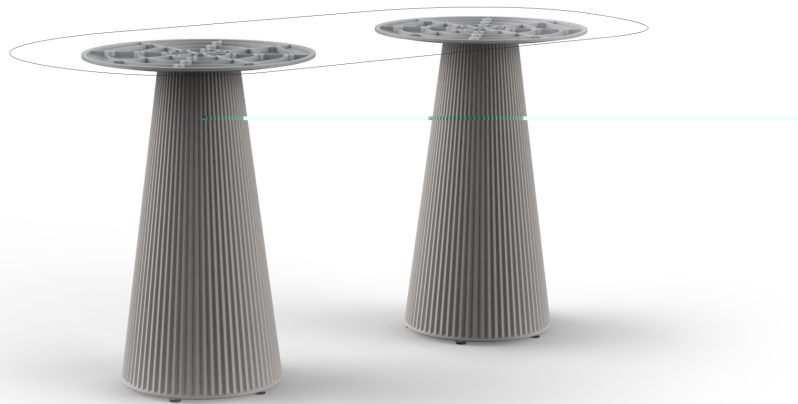

Products / Dining Tables / Gatsby Doble\_base ø35x73cm S50

# Gatsby doble\_base ø35x73cm s50

by Ramón Esteve

The Gatsby collection, designed by Ramón Esteve for Vondom, recalls the Art Déco lighting. Those crazy twenties. “Something new, extraordinary, beautiful, simple but sophisticatedly designed” said Francis Scott Fitzgerald about his aims for the novel he was about to write. The Great Gatsby was born in an age of prosperity, parties and excess. They called it “the American Dream”.

## Description

Weight: 8.4 Kg

GATSBY Mesa Doble Base Redonda 114x35cm S50  
GATSBY Round Double Base Table 114x35cm S50  
ref. 54465

TABLE TOP - SOBRE

158X79 cm  
62 3/4" x 31"