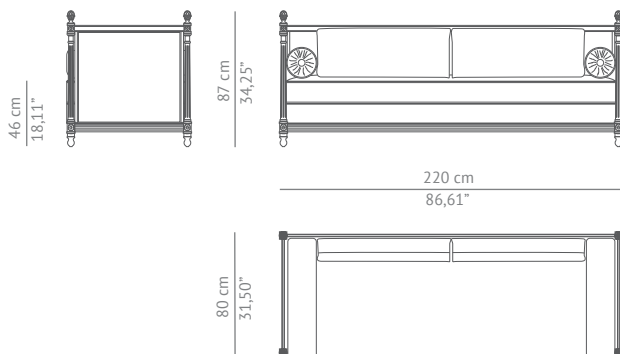

DIMENSIONS

| | |
|----------------|-----------------|
| WIDTH | 220 cm 86,61" |
| DEPTH | 80 cm 31,50" |
| HEIGHT | 87 cm 34,25" |
| SEAT HEIGHT | 46 cm 18,11" |
| SEAT DEPTH | 70 cm 27,57" |
| ARMREST HEIGHT | 66 cm 24,01" |

MATERIALS

| | |
|------------------|--|
| FABRIC | Cotton velvet |
| FABRIC REFERENCE | BB MOSS I - Colour 16 |
| FABRIC NEEDED | 14,50 mts 570,86" (Standard width 1,40mts 55") |
| LEGS | Aged golden leaf with gloss varnish |

FABRIC / LEATHER REQUEST

| | |
|-----|--|
| COM | 14,5 mts 551,2" (Standard width 1,40mts 55") |
| COL | 223,3 sq ft |

PACKAGING

| | |
|------------|---|
| DIMENSIONS | W 227 cm 89,37" D 87 cm 34,25" H 94 cm 37,01" |
| VOLUME | 1,86 m ³ 65,68 ft ³ |
| WEIGHT | 60kg 132 lbs |