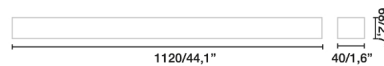

VIA is a grey multifunction luminaire that can be installed both as a hanger and as a surface. Luminaire ideal for lighting work environments. With a colour temperature of 3000K, this luminaire allows you to create warm and comfortable environments. System designed for the general lighting of spaces. 112cm version.

General characteristics

Type	I
IP	20
voltage	220V- 240V
Hertz	50/60HZ
Power	37W

Material

Body/Structure	Aluminium
Diffuser	PMMA

Finish

Body/Structure	Grey
Diffuser	Opal

Lighting characteristics

Light source included