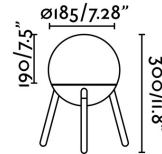

MINE Grey table lamp PC

Ref. 28212

Grey table lamp with woody structure and polycarbonate diffuser designed by Nahtrang. The material and the light give a warm and comfy touch.

Specifications

Bulb:	1 X E27 40W
Bulb included:	No
Transformer:	
Transformer included:	No
Voltage:	100-240V
Operating Frequency:	50/60Hz
IP:	20
Class:	II
Material:	Metal, wood and polycarbonate
Designer:	NAHTRANG
Length:	185 mm
Net Width:	185 mm
Height:	300 mm
Diameter:	185 Ø
Net Weight:	2.20 kg
Volume:	0.01750 m3