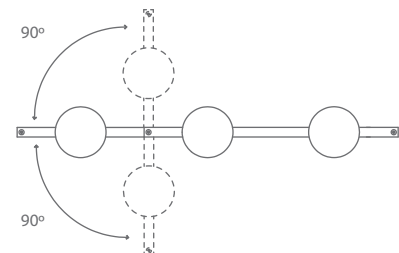

CIRC T-3716S

surface suspension lamp

Date	Type
Project	
Location	
Model #	Quantity
Specifier	

Description

Metallic suspension lamp providing direct and indirect light. Adjustable height and glass shade. Articulated arm with lateral swing up to 90° in the moment of installation.

Pictures above might not show the specified dimensions or material. They are for illustration purposes only.

Ordering information

Code	Lamp	Finish						
T-3716S	LED 3x6,1W (led included) (2700K / Ang 120° / >90 CRI / 350mA) / 230V / Typ* 3x565 lumens Remote driver / Dimmable Triac	<table border="0"> <tr> <td>26 BLK</td> <td>Black</td> </tr> <tr> <td>61 S GLD</td> <td>Satin Gold</td> </tr> <tr> <td>CUSTOM</td> <td></td> </tr> </table>	26 BLK	Black	61 S GLD	Satin Gold	CUSTOM	
26 BLK	Black							
61 S GLD	Satin Gold							
CUSTOM								

Special instructions

CIRC T-3716R

recessed suspension lamp

Date	Type
Project	
Location	
Model #	Quantity
Specifier	

Description

Metallic suspension lamp providing direct and indirect light. Glass shade and adjustable height. Articulated arm with lateral swing up to 90° in the moment of installation. Recessed canopy and remote driver. False ceiling for recessed canopy is required Ø 50mm

Ø 50mm drill on dropped ceiling

Product includes

Code	Description
113534XX2	1 round recessed canopy
T-3716	1 circ pendant
671000034	1 remote driver / Dimmable

SPECIAL REQUIREMENTS

Custom finishes and versions