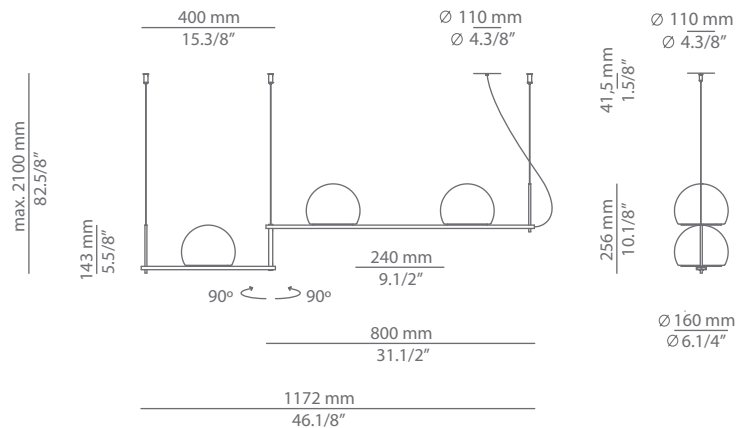

CIRC T-3716S

surface suspension lamp

Date	Type
Project	
Location	
Model #	Quantity
Specifier	

Description

Metallic suspension lamp providing direct and indirect light. Adjustable height and glass shade. Articulated arm with lateral swing up to 90° in the moment of installation.

Special instructions

CIRC T-3716R

recessed suspension lamp

Date	Type
Project	
Location	
Model #	Quantity
Specifier	

Description

Metallic suspension lamp providing direct and indirect light. Glass shade and adjustable height. Articulated arm with lateral swing up to 90° in the moment of installation. Recessed canopy and remote driver. False ceiling for recessed canopy is required Ø 50mm

Pictures above might not show the specified dimensions or material. They are for illustration purposes only.

Ordering information

Code	Lamp	Finish
T-3716R	LED 3x6,1W (led included) (2700K / Ang 120° / >90 CRI / 350mA) / 230V / Typ* 3x565 lumens Remote driver / Dimmable Triac	26 BLK Black 61 S GLD Satin Gold CUSTOM

Ø 50mm drill on dropped ceiling

Product includes

Code	Description
113534XX2	1 round recessed canopy
T-3716	1 circ pendant
671000034	1 remote driver / Dimmable

SPECIAL REQUIREMENTS

Custom finishes and versions