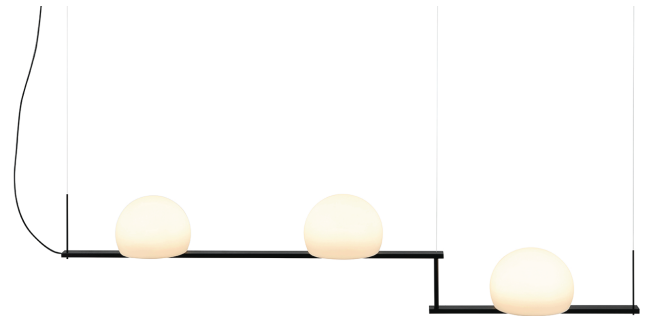

CIRC T-3716S

surface suspension lamp

Date	Type
Project	
Location	
Model #	Quantity
Specifier	

Description

Metallic suspension lamp providing direct and indirect light. Adjustable height and glass shade. Articulated arm with lateral swing up to 90° in the moment of installation.

Pictures above might not show the specified dimensions or material. They are for illustration purposes only.

Ordering information

Code	Lamp	Finish						
T-3716S	LED 3x6,1W (led included) (2700K / Ang 120° / >90 CRI / 350mA) / 230V / Typ* 3x565 lumens Remote driver / Dimmable Triac	<table border="0"> <tr> <td>26 BLK</td> <td>Black</td> </tr> <tr> <td>61 S GLD</td> <td>Satin Gold</td> </tr> <tr> <td>CUSTOM</td> <td></td> </tr> </table>	26 BLK	Black	61 S GLD	Satin Gold	CUSTOM	
26 BLK	Black							
61 S GLD	Satin Gold							
CUSTOM								

Special instructions

CIRC T-3716R

recessed suspension lamp

Date	Type
Project	
Location	
Model #	Quantity
Specifier	

Description

Metallic suspension lamp providing direct and indirect light. Glass shade and adjustable height. Articulated arm with lateral swing up to 90° in the moment of installation. Recessed canopy and remote driver. False ceiling for recessed canopy is required Ø 50mm

Ø 50mm drill on dropped ceiling

Product includes

Code	Description
113534XX2	1 round recessed canopy
T-3716	1 circ pendant
671000034	1 remote driver / Dimmable

SPECIAL REQUIREMENTS

Custom finishes and versions