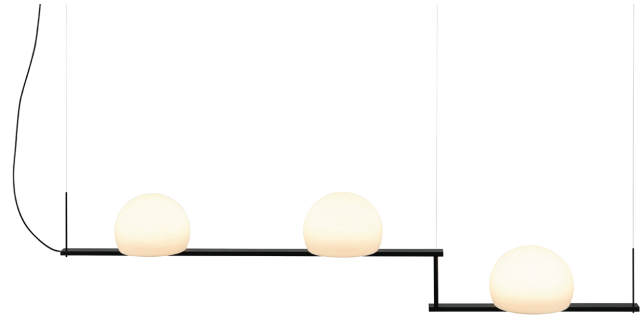

CIRC T-3716S

surface suspension lamp

Date	Type
Project	
Location	
Model #	Quantity
Specifier	

Description

Metallic suspension lamp providing direct and indirect light. Adjustable height and glass shade. Articulated arm with lateral swing up to 90° in the moment of installation.

Pictures above might not show the specified dimensions or material. They are for illustration purposes only.

Ordering information

Code	Lamp	Finish						
T-3716S	LED 3x6,1W (led included) (2700K / Ang 120° / >90 CRI / 350mA) / 230V / Typ* 3x565 lumens Remote driver / Dimmable Triac	<table border="0"> <tr> <td>26 BLK</td> <td>Black</td> </tr> <tr> <td>61 S GLD</td> <td>Satin Gold</td> </tr> <tr> <td>CUSTOM</td> <td></td> </tr> </table>	26 BLK	Black	61 S GLD	Satin Gold	CUSTOM	
26 BLK	Black							
61 S GLD	Satin Gold							
CUSTOM								

Product includes

Code	Description
113534XX0	1 linear surface canopy
T-3716	1 circ pendant
671000034	1 driver / Dimmable Triac

SPECIAL REQUIREMENTS

Custom finishes and versions

Alternate lamping, versions and finishes available for projects. Consult our offices.

Special instructions

CIRC T-3716R

recessed suspension lamp

Date	Type
Project	
Location	
Model #	Quantity
Specifier	

Description

Metallic suspension lamp providing direct and indirect light. Glass shade and adjustable height. Articulated arm with lateral swing up to 90° in the moment of installation. Recessed canopy and remote driver. False ceiling for recessed canopy is required Ø 50mm