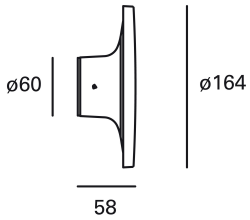

Yika

PX-0486-NEG

Wall fixture IP44 Yika LED 6.3W 3000K Black 677lm

TECHNICAL FEATURES