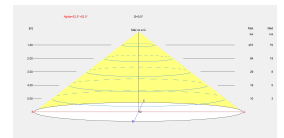

Energy efficiency : LED A++

LUMINOTECHNIC FEATURES

Light source: LED

CRI: 80

MacAdam steps: 3

Photobiological risk: RG0

VENTILATION FEATURES

Power used: 7.9W