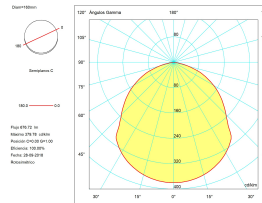

Energy efficiency : LED A++

LUMINOTECHNIC FEATURES

Light source: LED

CRI: 80

MacAdam steps: 3

Photobiological risk: RG0

VENTILATION FEATURES

Power used: 7.9W