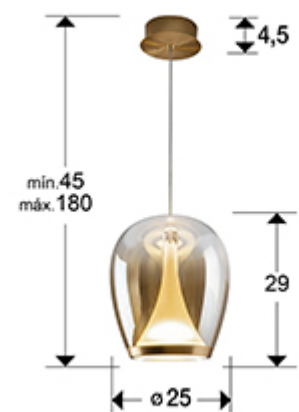

Suspiro

724524

1 Light Pendants

Lamp made of anodized golden aluminum, with blown glass shade in gradient amber finish and opal internal diffuser. Adjustable in height. 20W LED, 1200 lm, 3000 K.

· This lamp is supplied with GRAVITY TOGGLES, to improve ceiling fixing.

GENERAL INFORMATION

EAN Code: 8435435341596
Type: 1 Light Pendants
Collection: Suspiro

SIZES

Sizes: \varnothing 25.0 \updownarrow 29.0 cm
Height when installed: 45.0/ max. 180.0 cm
Weight: 2.5 Kg

SIZES WITH PACKAGING

Weight: 3.4 Kg
Volume: 0.0590m³
Sizes: \leftrightarrow 53.0 \updownarrow 34.0 \nearrow 33.0 cm

TECHNICAL INFORMATION

IP protection: IP 20
Electric class: Class 1
Maximum power: 20W
Voltage: 180/240 V
Frequency: 50/60 Hz
Colour temperature: 3,000 K
Average lifespan: 50,000 h
CRI: >80