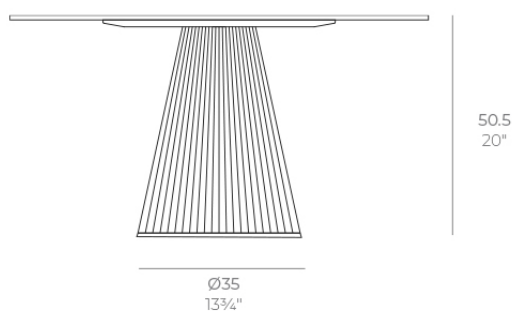

Products / Low Tables / Gatsby Base ø35x50cm S50

Gatsby base ø35x50cm s50

by Ramón Esteve

The Gatsby collection, designed by Ramón Esteve for Vondom, recalls the Art Déco lighting. Those crazy twenties. “Something new, extraordinary, beautiful, simple but sophisticatedly designed” said Francis Scott Fitzgerald about his aims for the novel he was about to write. The Great Gatsby was born in an age of prosperity, parties and excess. They called it “the American Dream”.

Info

Description

Weight: 3.2 Kg

GATSBY Mesa Base Redonda Ø35x50.5cm S50
GATSBY Round Base Table Ø35x50.5cm S50
ref. 54449

TABLE TOP - SOBRE

- Ø79 cm
Ø31"
- Ø89 cm
Ø35"
- Ø100 cm
Ø39 1/4"

Accessories

- TABLE 10mm
- TABLE 12mm
- TABLE DEKTON