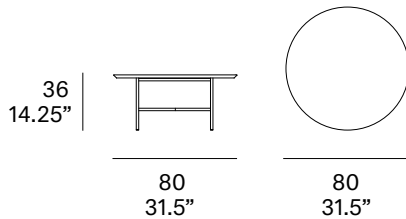

indoor

Grada indoor

Round coffee table / centro redondo

Lievore Altherr Molina, 2017/2021

T942

Tabletop made of solid wood from European oaks with 0.83" of section. Structure made of stainless steel tube, finished with polyester powder. The collection is also available in a lacquered version (MDF) and in European oak plywood. Delivered unassembled.

Shipment details

Qty	1 coffee table (2 boxes)
Volume	0,14 m ³ / 5 ft ³
Gross weight	13 kg / 38.6 lb
Net weight	9 kg / 19.8 lb
Box 1 - dimensions (approx.)	53 x 53 x 41 cm 20.75" x 20.75" x 16.25"
Box 2 - dimensions (approx.)	83 x 83 x 7 cm 32.75" x 32.75" x 2.75"
Item dimensions (width x depth x height)	80 x 80 x 36 cm 31.5" x 31.5" x 14.25"

Tabletop options:

- solid wood top 21 mm/0.83" thick.
- veneered top 21 mm/0.83" thick.
- lacquered top 21 mm/0.83" thick.

expormim

Expormim S.A.
Pol. Ind. Jaime I
46640 Moixent (Valencia) Spain
+34 962 295 144/5
export@expormim.com
www.expormim.com