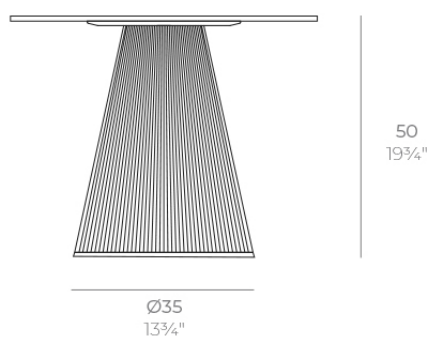

Gatsby base ø35x50cm s30

by Ramón Esteve

The Gatsby collection, designed by Ramón Esteve, evokes the elegance and glamour of Art Deco, reminding us of the Roaring Twenties. Inspired by the bonanza, parties and excesses of that era, Gatsby combines intricate design with extraordinary simplicity, reflecting the American dream.

Info

Description

Weight: 3.2 Kg

GATSBY Mesa Base Redonda Ø35x50cm S30
GATSBY Round Base Table Ø35x50cm S30
ref. 54448

TABLE TOP - SOBRE

- Ø50 cm
Ø19¹/₄"
- Ø59 cm
Ø23¹/₄"
- Ø69 cm
Ø27¹/₄"

Finishes

finishes