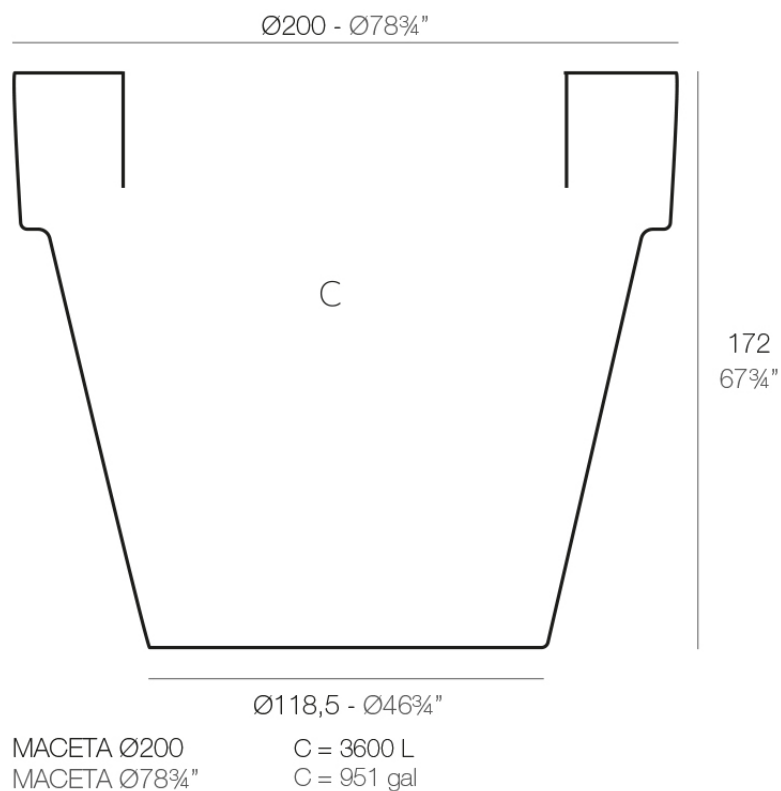

Info

Description

Pot made of polyethylene resin by rotational moulding. 100% Recyclable. Item suitable for indoor and outdoor use. Available in different finishes.

Weight: 120 Kg

Finishes

finishes

SIMPLE

Ref. 40120