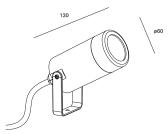

### TECHNICAL FEATURES

IP65 IK10   -90° +90°

Power (W) : Max. power 7W

Total power consumption of light (W) : 7W

Structure material : Polycarbonate + ABS

Structure finish : Black

Diffuser material : Polycarbonate

Diffuser finish : Transparent

Max. size of light bulb : 55/50 mm

Recommended light bulb : GU10

Voltage / frequency : 100-240V/50-60Hz

Warranty : 5 Years

Resistant to marine environments : Yes

Energy efficiency : Light bulb not included