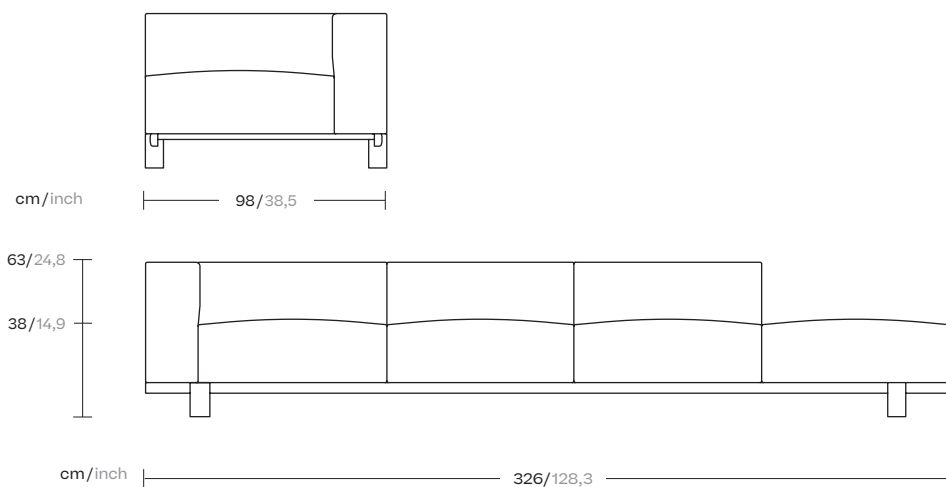

Left corner 4 seater open

Designer
Rodolfo Dordoni

Collection
Molo

Reference
GKS421600

1/4

This is an example of a modular sofa in its purest form. Its orthogonal geometry is based on a rectangular modularity design, which means it can be easily adapted to suit any situation and optimise the space in which it sits.

Each module can be taken apart and re-organised, creating new uses and configurations.

The design is aesthetically minimalistic with intentionally oversized pieces.

On the other hand, the decorative elements have conscientiously not been emphasised in order to give centre stage to the various combinations of fabric, colours and carefully selected details.

kettal