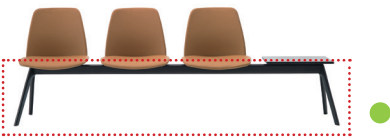

Poutre pour banc (coques non incluses)

Bench frame with cast aluminum legs, 2, 3, 4, 5 seater.

Frame finishes: polyester powder coated in colours M1 and M2 from the metallic swatch card.

Glides: plastic glides as standard. Plastic glides with felt are available with an upcharge.