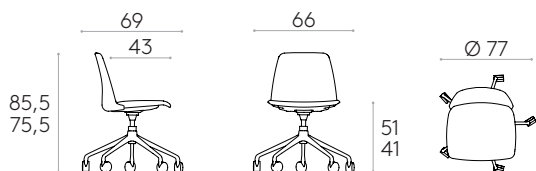

Upholstered chair with a 5 spoke aluminum swivel base fitted with 65mm twin soft-tread casters. The seat height is adjustable with a gas lift.

Upholstery: available in all the materials indicated in the finishes book.

Base finishes: available in a polished finish or coated in polyester powder coated in black or white.