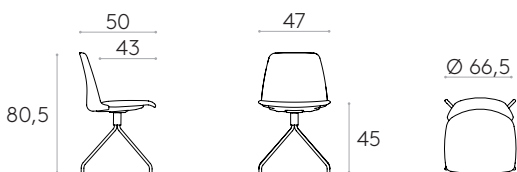

Upholstered chair with a 4 spoke swivel base made of 18mm steel rod. The seat height is not adjustable.

Upholstery: available in all the materials indicated in the finishes book.

Base finishes: polyester powder coated in colours M1, M2 and chrome from the metallic swatch card.

Glides: plastic glides as standard. Plastic glides with felt are available with an upcharge.