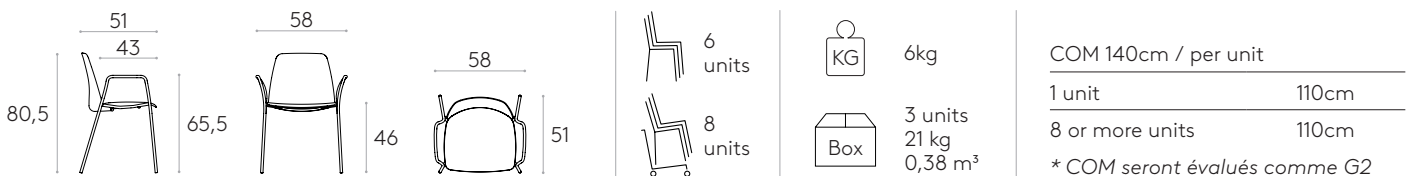

Armchair with 4 leg frame

Code: **UNN0650**

Upholstered armchair with steel 4 leg frame and steel tube arms.

Upholstery: available in all the materials indicated in the finishes book.

Frame finishes: polyester powder coated in colours M1, M2 and chrome from the metallic swatch card.

Glides: plastic glides as standard. Plastic glides with felt are available with an upcharge.