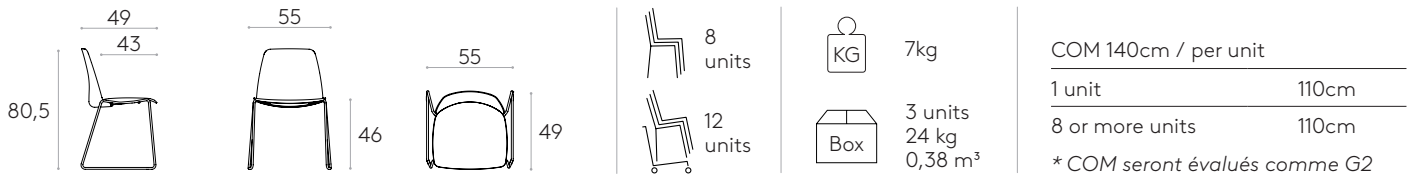

Chair with sled frame

Code: **UNN0620**

Upholstered chair with steel rod sled frame.

Upholstery: available in all the materials indicated in the finishes book.

Frame finishes: polyester powder coated in colours M1, M2 and chrome from the metallic swatch card.

Glides: plastic glides as standard. Plastic glides with felt are available with an upcharge.