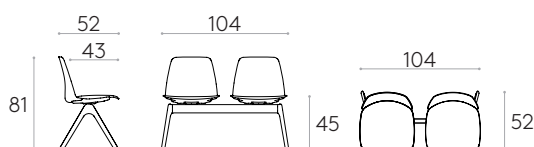

Only frame info

7,5kg

1 unit
9,6 kg
0,05 m³