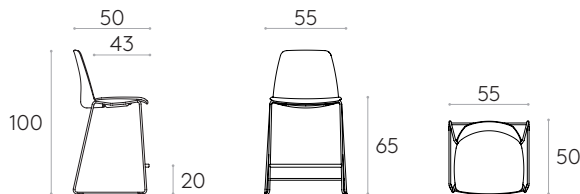

Upholstered medium stool with steel rod sled frame.

Upholstery: available in all the materials indicated in the finishes book.

Frame finishes: polyester powder coated in colours M1, M2 and chrome from the metallic swatch card.

Glides: plastic glides as standard. Plastic glides with felt are available with an upcharge.

8kg

COM 140cm / per unit

1 unit 110cm

8 or more units 110cm

* COM seront évalués comme G2