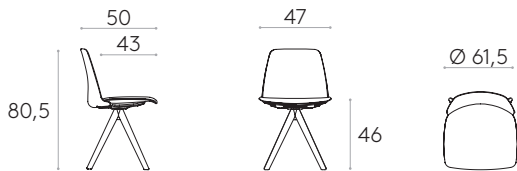

Upholstered chair with 4 spoke swivel base made of solid oak reinforced with an inner steel tube.

Upholstery: available in all the materials indicated in the finishes book.

Base finishes: available in any of the oak finishes or lacquered in colours W1 and W2 from the wood swatch card.

Glides: plastic glides as standard. Plastic glides with felt are available with an upcharge.

KG	8,5kg
Box	1 unit 10,3 kg 0,24 m³

COM 140cm / per unit	
1 unit	110cm
8 or more units	110cm
* COM seront évalués comme G2