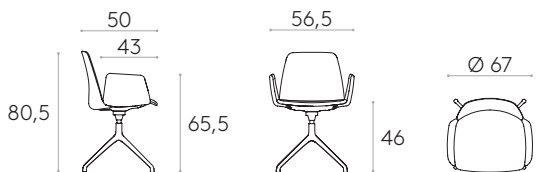

Upholstered armchair with a 4 spoke swivel base made of cast aluminum and upholstered arms. The seat height is not adjustable.

Upholstery: available in all the materials indicated in the finishes book.

Base finishes: available in a polished finish or coated in polyester powder coated in black or white.

Glides: plastic glides with felt as standard.

KG 10,5kg

Box 1 unit
12,9 kg
0,31 m³

COM 140cm / per unit

1 unit 130cm

8 or more units 130cm

* COM seront évalués comme G2