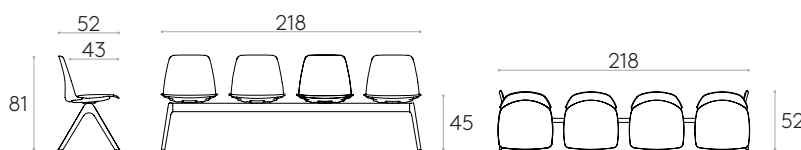

4 seater bench frame with legs (seats not included)

Code: **UNN0740**

Only frame info

12,5kg

1 unit
14,6 kg
0,06 m³

3 seater bench frame with legs (seats not included)

Code: **UNN0730**