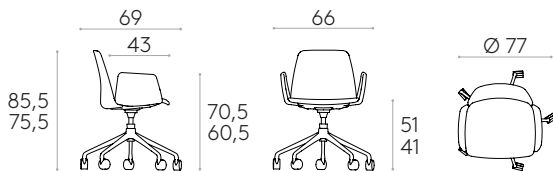

Upholstered armchair with a 5 spoke cast aluminum swivel base fitted with 65mm twin soft-tread casters and upholstered arms. The seat height is adjustable with a gas lift.

Upholstery: available in all the materials indicated in the finishes book.

Base finishes: available in a polished finish or coated in polyester powder coated in black or white.

KG	19kg
Box	1 unit 21,5 kg 0,35 m³

COM 140cm / per unit	
1 unit	130cm
8 or more units	130cm
* COM seront évalués comme G2