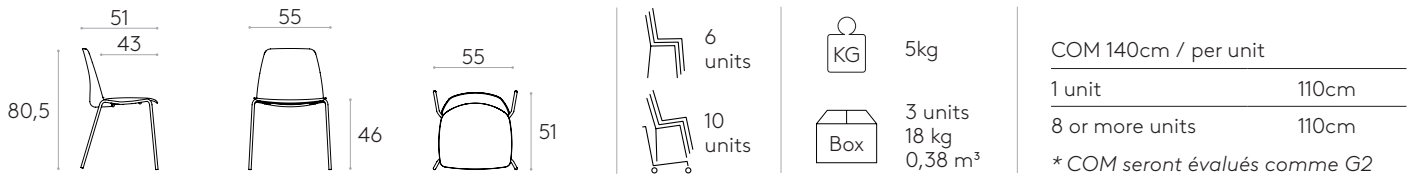

Chair with 4 leg frame

Code: **UNN0610**

Upholstered chair with steel 4 leg frame.

Upholstery: available in all the materials indicated in the finishes book.

Frame finishes: polyester powder coated in colours M1, M2 and chrome from the metallic swatch card.

Glides: plastic glides as standard. Plastic glides with felt are available with an upcharge.