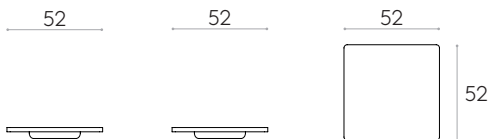

2,9kg
	1 unit 3,9 kg 0,01 m³