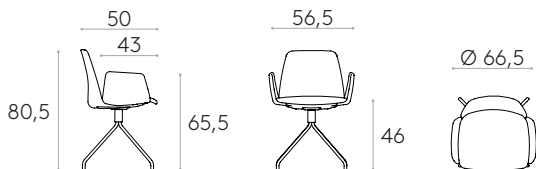

Upholstered armchair with a 4 spoke swivel base made of 18mm steel rod and upholstered arms. The seat height is not adjustable.

Upholstery: available in all the materials indicated in the finishes book.

Base finishes: polyester powder coated in colours M1, M2 and chrome from the metallic swatch card.

Glides: plastic glides as standard. Plastic glides with felt are available with an upcharge.

	11kg
	1 unit 13,4 kg 0,31 m³

COM 140cm / per unit	
1 unit	130cm
8 or more units	130cm
* COM seront évalués comme G2