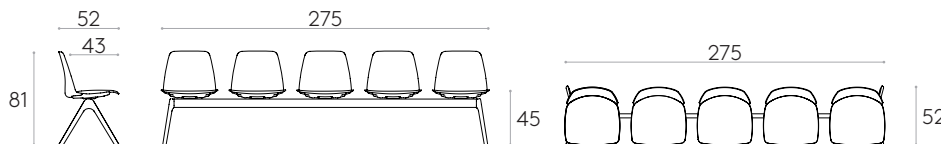

5 seater bench frame with legs (seats not included)

Code: **UNN0750**

Only frame info

15,1kg

1 unit
20,3 kg
0,06 m³