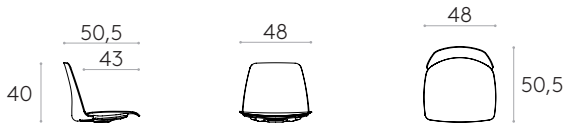

4,5kg
	2 units 10,6 kg 0,22 m³

COM 140cm / per unit	
1 unit	110cm
8 or more units	110cm
* COM seront évalués comme G2