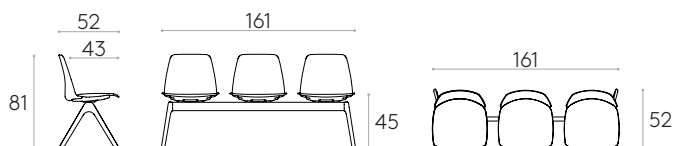

4 seater bench frame with legs (seats not included)

Code: **UNN0740**

Only frame info

12,5kg

1 unit
14,6 kg
0,06 m³

3 seater bench frame with legs (seats not included)

Code: **UNN0730**

Only frame info