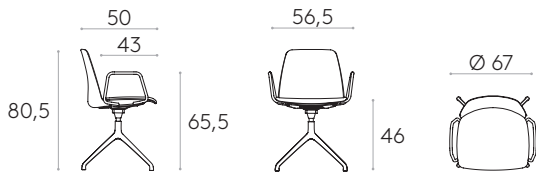

Upholstered armchair with a 4 spoke swivel base made of cast aluminum. The seat height is not adjustable.

Upholstery: available in all the materials indicated in the finishes book.

Base finishes: available in a polished finish or coated in polyester powder coated in black or white.

Glides: plastic glides with felt as standard.

KG 10,5kg

Box 1 unit
12,9 kg
0,31 m³

COM 140cm / per unit

1 unit 110cm

8 or more units 110cm

* COM seront évalués comme G2