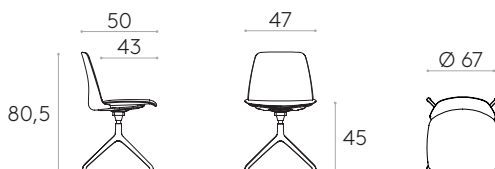

Upholstered chair with a 4 spoke swivel base made of cast aluminum alloy. The seat height is not adjustable.

Upholstery: available in all the materials indicated in the finishes book.

Base finishes: available in a polished finish or coated in polyester powder coated in black or white.

Glides: plastic glides with felt as standard.