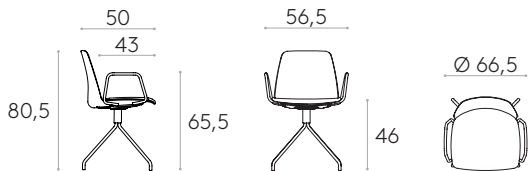

Upholstered armchair with a 4 spoke steel swivel base made of 18mm steel rod. The seat height is not adjustable.

Upholstery: available in all the materials indicated in the finishes book.

Base finishes: polyester powder coated in colours M1, M2 and chrome from the metallic swatch card.

Glides: plastic glides as standard. Plastic glides with felt are available with an upcharge.

	11kg
	1 unit 13,4 kg 0,31 m³

COM 140cm / per unit	
1 unit	110cm
8 or more units	110cm
* COM seront évalués comme G2