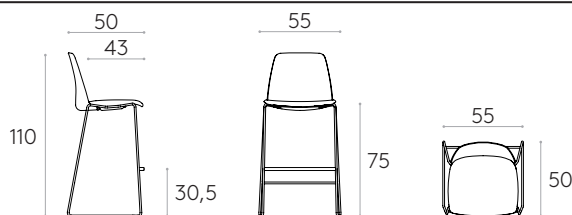

Upholstered high stool with steel rod sled frame.

Upholstery: available in all the materials indicated in the finishes book.

Frame finishes: polyester powder coated in colours M1, M2 and chrome from the metallic swatch card.

Glides: plastic glides as standard. Plastic glides with felt are available with an upcharge.