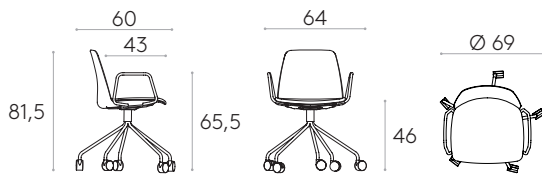

Upholstered armchair with 5 spoke swivel base fitted with 65mm twin soft-tread casters. The seat height is not adjustable. Arms of steel tube.

Upholstery: available in all the materials indicated in the finishes book.

Base finishes: polyester powder coated in colours M1, M2 and chrome from the metallic swatch card.

KG 12,5kg

Box 1 unit
14,9 kg
0,31 m³

COM 140cm / per unit	
1 unit	110cm
8 or more units	110cm
* COM seront évalués comme G2