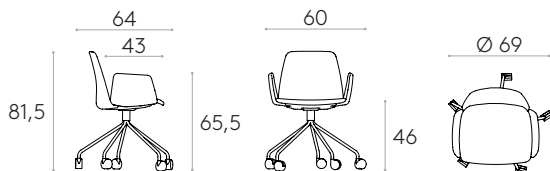

Upholstered armchair with 5 spoke swivel base fitted with 65mm twin soft-tread casters and upholstered arms. The seat height is not adjustable.

Upholstery: available in all the materials indicated in the finishes book.

Base finishes: polyester powder coated in colours M1, M2 and chrome from the metallic swatch card.

KG 13kg

Box 1 unit
15,4 kg
0,31 m³

COM 140cm / per unit	
1 unit	130cm
8 or more units	130cm
* COM seront évalués comme G2