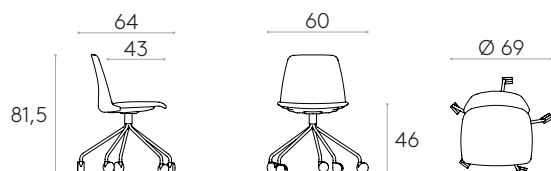

Upholstered chair with a 5 spoke swivel base fitted with 65mm twin soft-tread casters. The seat height is not adjustable.

Upholstery: available in all the materials indicated in the finishes book.

Base finishes: polyester powder coated in colours M1, M2 and chrome from the metallic swatch card.