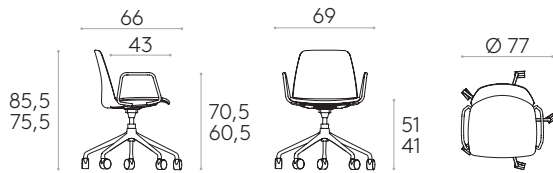

Upholstered armchair with a 5 spoke cast aluminum swivel base fitted with 65mm twin soft-tread casters. The seat height is adjustable with a gas lift.

Upholstery: available in all the materials indicated in the finishes book.

Base finishes: available in a polished finish or coated in polyester powder coated in black or white.

KG	11kg
Box	1 unit 13,5 kg 0,35 m³

COM 140cm / per unit	
1 unit	110cm
8 or more units	110cm
* COM seront évalués comme G2