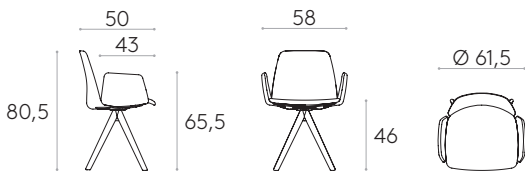

Upholstered armchair with 4 spoke swivel base made of solid oak reinforced with an inner steel tube and upholstered arms.

Upholstery: available in all the materials indicated in the finishes book.

Base finishes: available in any of the oak finishes from the wood swatch card.

Glides: plastic glides as standard. Plastic glides with felt are available with an upcharge.

KG	10kg
Box	1 unit 12,4 kg 0,31 m³

COM 140cm / per unit	
1 unit	130cm
8 or more units	130cm
* COM seront évalués comme G2