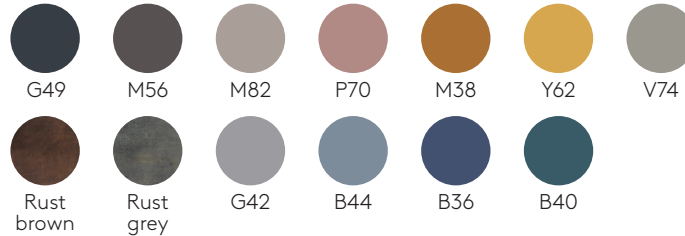

Upholstery: All fabrics and leathers indicated in the finishes book.

Steel perts

M1 colours

M2 colours

Chrome

Aluminum bases

Oak bases

Chair with sled frame