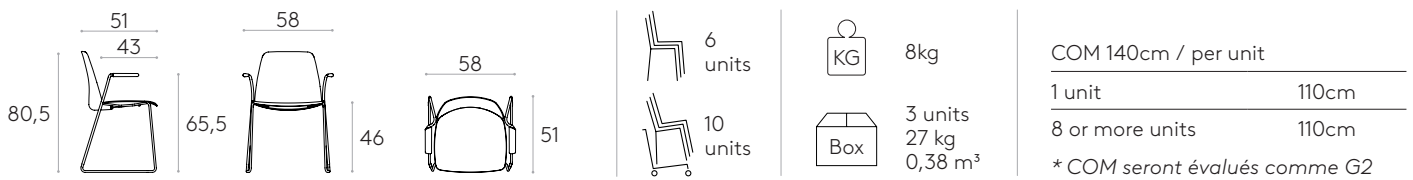

Armchair with sled frame

Code: **UNN0680**

Upholstered armchair with steel rod sled frame.

Upholstery: available in all the materials indicated in the finishes book.

Arms finishes: available in black or white colour.

Frame finishes: polyester powder coated in colours M1, M2 and chrome from the metallic swatch card.

Glides: plastic glides as standard. Plastic glides with felt are available with an upcharge.