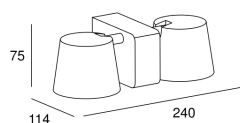

Drone Double

Manel Llusçà

05-5307-CI-06

Wall fixture Drone Double LED 14W 2700K Brown 613lm

TECHNICAL FEATURES

Power (W) : 14W

Total power consumption of light (W) : 16.3W

Real lumens : 613