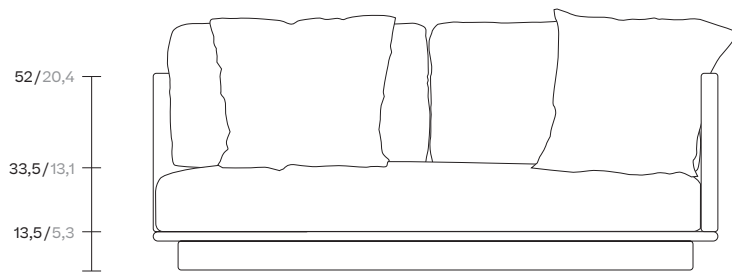

# Right corner connection module

Designer  
Vincent Van Duysen

Collection  
Giro

Reference  
KS7401900

1/4

cm/inch |----- 95/37,4 -----|

52/20,4

33,5/13,1

13,5/5,3

cm/inch |----- 180/70,8 -----|

Giro is a collection which can blend into interiors and exteriors due to its tactility and pure lines. In Giro, we have some variety of shapes, textures and materials (see the difference between the seating items and the coffee and side tables). And still all the items merge harmoniously together to create a warm, tactile and pleasant atmosphere.