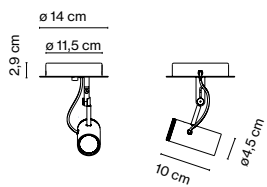

## Joan Gaspar

**marset**

**Polo Spot**

**Ceiling accessory**

**Polo Spot**

LED 7W 350mA 3000K  
 Luminaire 436lm  
 Light Source 520lm  
 (included)

Black electrical cord

**Body and diffuser in lacquered aluminium.  
 Reflector with 36 degree aperture.**