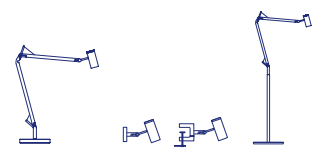

Range

Watch the video
info@marset.com
www.marset.com

The Polo collection has been expanded with this spotlight for both home and commercial applications. This version helps to create focal points of light and linear patterns, and can also be pointed upward on a wall.