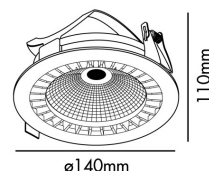

## MINI-OPTIC White downlight LED CRI95 17/24W 3000K 56° 1920/2615 lm

Ref. 032503901

MINI-OPTIC is minimalist recessed downlight that can be moved on its horizontal axis. It allows an atmosphere perfect for retail and communal spaces to be created. Elegant, minimalist series, where the objects lit up take on a leading role. A Colour Rendering Index of 95 provides a realistic rendering of the colour. The higher the value, the better the human eye perceives the real colour of the objects it lights. With a heat temperature of 3000K, this downlight allows warm, comfortable atmospheres to be created. The 20° version is ideal for use as accent lighting in shop windows, shopfronts, restaurants or hotels, and also in exhibition rooms or museums.

### Specifications

**Bulb:** LED CRI95 17-24W 1920-2615lm  
 3000K 56° CRI95

**Bulb included:** Yes

**Transformer:** Driver

**Transformer included:** No

**IP:** 20

**Class:** III

**Material:** Die cast aluminium, aluminium reflector

**Designer:**

**Length:** 135 mm

**Net Width:** 135 mm

**Height:** 110 mm

**Diameter:** 135 Ø

**Net Weight:** 0.61 kg

**Volume:** 0.00147 m3

8421776127265