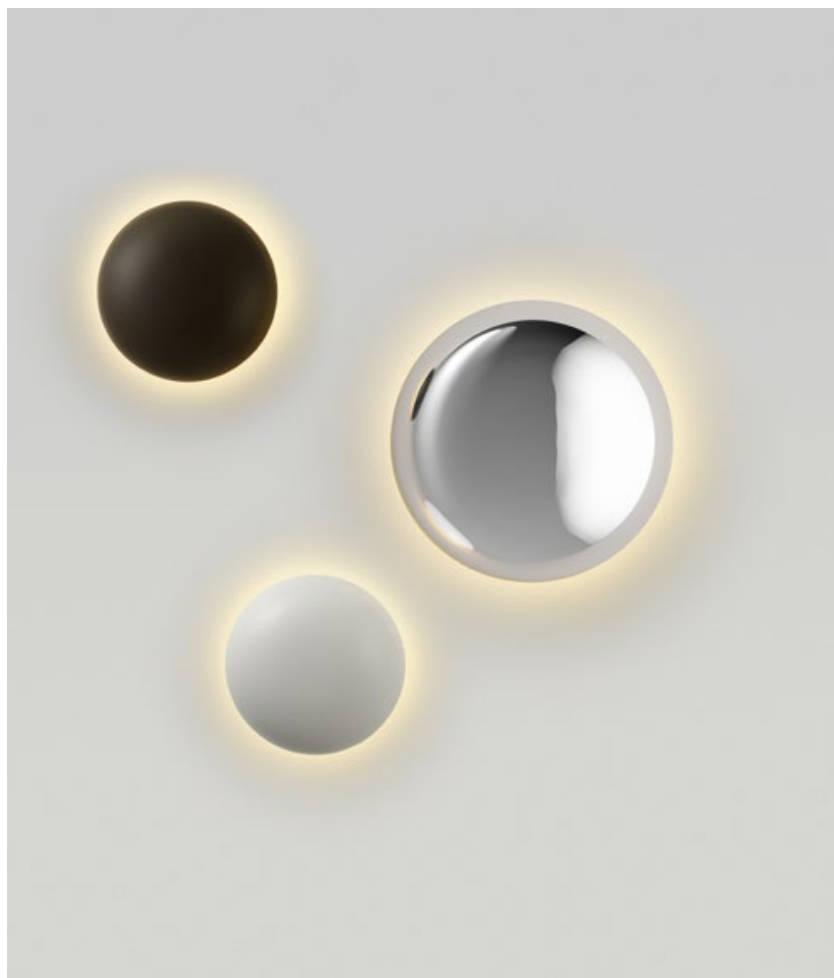

Babila

Marco Zanuso Jr

marset

Babila 18

Babila 28

Babila 18/ 28

LED COB 8W 230V 2700K CRI90
Light source - 544lm
(included)

Diffuser in polished stainless steel AISI 316L, with white finish interior.

- Polished stainless steel
- White (RAL 9010)
- Brown (RAL 8019)

- [Download](#) Assembly instructions
- [Download](#) Energy label
- [Download](#) 2D
- [Download](#) 3D
- [Download](#) Photometric data

Babila demonstrates that, when it comes to a design, the material can be as important as the shape. This new outdoor wall sconce is of polished stainless steel, with a rounded mirror producing a panoramic reflection of the surroundings.