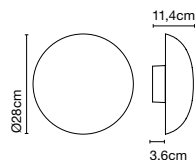

Babila

Marco Zanuso Jr

marset

Babila 18

Babila 28

Babila 18/ 28

LED COB 8W 230V 2700K CRI90
Light source - 544lm
(included)

Diffuser in polished stainless steel AISI 316L, with white finish interior.

- Polished stainless steel
- White (RAL 9010)
- Brown (RAL 8019)

- [Download](#) Assembly instructions
- [Download](#) Energy label
- [Download](#) 2D
- [Download](#) 3D
- [Download](#) Photometric data