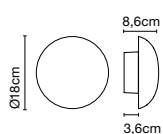

Babila

Marco Zanuso Jr

marset

Babila 18

Babila 28

Babila 18/ 28

LED COB 8W 230V 2700K CRI90
Light source - 544lm
(included)

Diffuser in polished stainless steel AISI 316L, with white finish interior.