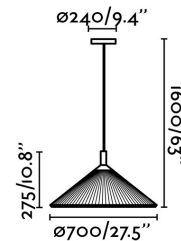

Specifications

Bulb:	3 X E27 MAX 15W LED
Bulb included:	No
Transformer:	
Transformer included:	No
Voltage:	100-240V
Operating Frequency:	50/60Hz
IP:	20
Class:	II
Material:	Metal and textile shade
Designer:	NAHTRANG
Recommended bulb:	17464
Description of recommended Bulb:	BULB G95 MATT LED E27 6W 2700K
Length:	700 mm
Net Width:	700 mm
Height:	275 mm
Net Weight:	5.00 kg
Volume:	0.20794 m3