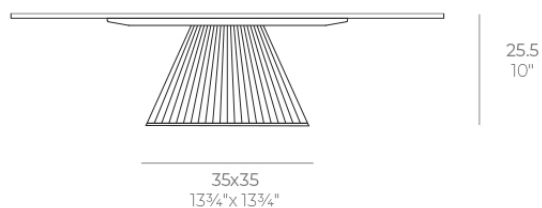

Products / Low Tables / Gatsby Base 35x35x25 S50

Gatsby base 35x35x25 s50

by Ramón Esteve

The Gatsby collection, designed by Ramón Esteve for Vondom, recalls the Art Déco lighting. Those crazy twenties. “Something new, extraordinary, beautiful, simple but sophisticatedly designed” said Francis Scott Fitzgerald about his aims for the novel he was about to write. The Great Gatsby was born in an age of prosperity, parties and excess. They called it “the American Dream”.

Info

Description

Weight: 3.21 Kg

GATSBY Mesa Base Cuadrada 35x35x25cm S50
GATSBY Square Base Table 35x35x25cm S50
ref. 54443

TABLE TOP - SOBRE

-  69 x 69 cm
27¹/₄" x 27¹/₄"
-  79 x 79 cm
31" x 31"
-  89 x 89 cm
35" x 35"
-  100 x 100 cm
39¹/₄" x 39¹/₄"

Accessories

- TABLE 10mm
- TABLE 12mm
- TABLE DEKTON

Finishes

finishes

BASIC

Ref. 54443

crema

green