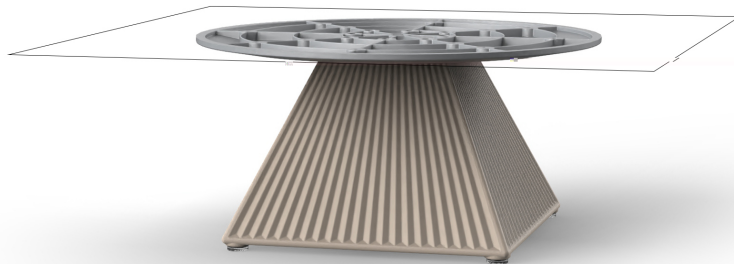

Products / Low Tables / Gatsby Base 35x35x25 S50

Gatsby base 35x35x25 s50

by Ramón Esteve

The Gatsby collection, designed by Ramón Esteve for Vondom, recalls the Art Déco lighting. Those crazy twenties. “Something new, extraordinary, beautiful, simple but sophisticatedly designed” said Francis Scott Fitzgerald about his aims for the novel he was about to write. The Great Gatsby was born in an age of prosperity, parties and excess. They called it “the American Dream”.

Info

Description

Weight: 3.21 Kg

GATSBY Mesa Base Cuadrada 35x35x25cm S50
GATSBY Square Base Table 35x35x25cm S50
ref. 54443

TABLE TOP - SOBRE

-  69 x 69 cm
27¹/₄" x 27¹/₄"
-  79 x 79 cm
31" x 31"
-  89 x 89 cm
35" x 35"
-  100 x 100 cm
39¹/₄" x 39¹/₄"

Accessories

- TABLE 10mm
- TABLE 12mm
- TABLE DEKTON

Finishes

finishes

BASIC

Ref. 54443

crema

green