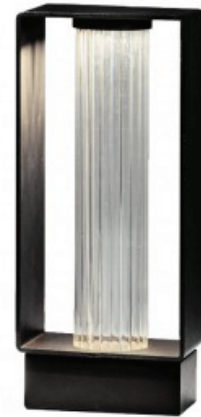

FRAME

P-4055X

floor lamp

Date	Type
Project	
Location	
Model #	Quantity
Specifier	

Description

Metallic outdoor floor lamp with transparent pyrex glass diffuser.
Integrated LED providing direct and indirect light.
Double layer coating for high resistance to corrosion and other maritime environmental conditions.
Hard wired (no plug).

Pictures above might not show the specified dimensions or material. They are for illustration purposes only.

Ordering information

Product Code	Lamp	Finish
P-4055X	LED 6,2W (included) (2700K / Ang 70° / >90 CRI / 350mA) / 100V - 240V Typ* 725 lumens / Non Dimmable / Hard wired (no plug)	96 BLK ANT Black Anthracite CUSTOM