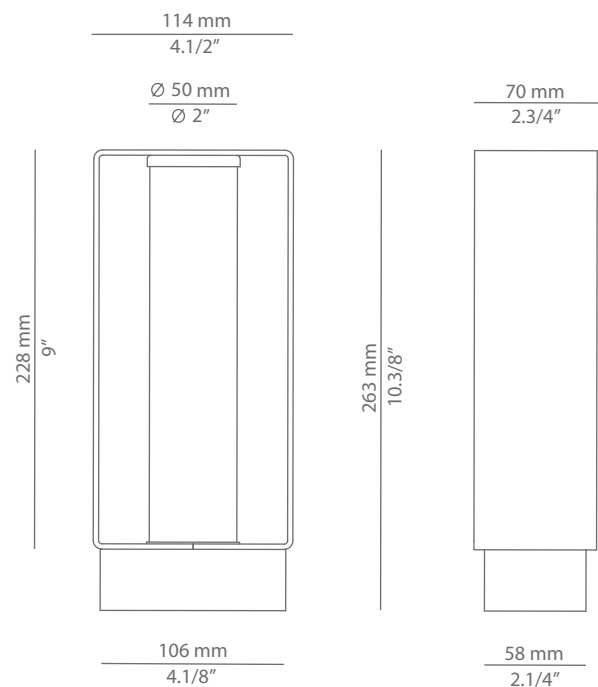

Special instructions

estiluz®

ESTILUZ, S.A.
Carretera d'Ogassa, s/n
17860 Sant Joan de les Abadesses
T+34 972 720 125
F+34 972 720 796

estiluz@estiluz.com
www.estiluz.com