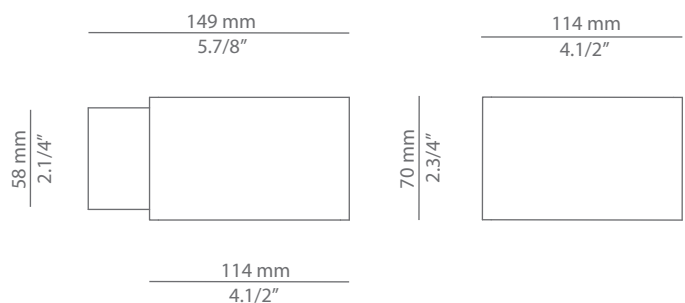

SPECIAL REQUIREMENTS

Custom finishes and versions

We offer custom RAL finishes.
Alternate lamping and sizes available for projects.
Consult our offices.