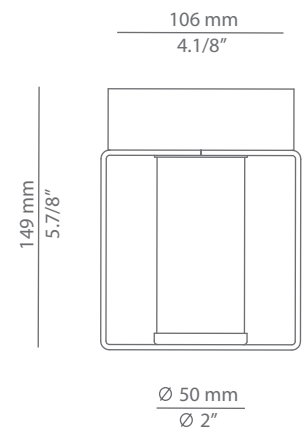

# FRAME

A-4053X

wall light

Date	Type
Project	
Location	
Model #	Quantity
Specifier	

Pictures above might not show the specified dimensions or material. They are for illustration purposes only.

## Ordering information

Product Code	Lamp	Finish
A-4053X	LED 6,2W (included) (2700K / Ang 70° / >90 CRI / 350mA) / 100V - 240V Typ* 725 lumens / Non Dimmable	96 BLK ANT Black Anthracite CUSTOM