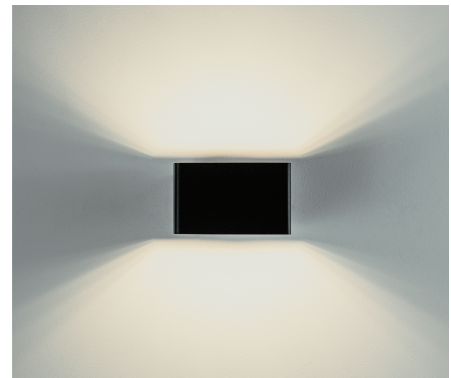

# FRAME

A-4053X

wall light

Date	Type
Project	
Location	
Model #	Quantity
Specifier	

## Description

Metallic outdoor wall light with transparent pyrex glass diffuser.  
Integrated LED providing direct and indirect light.  
Double layer coating for high resistance to corrosion and other maritime environmental conditions.

Pictures above might not show the specified dimensions or material. They are for illustration purposes only.