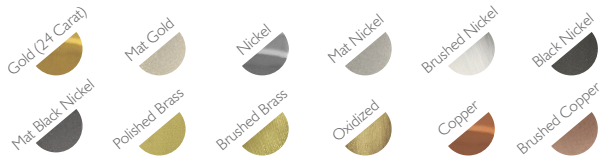

CRYSTAL | Swarovski

Other: Asfour

Color: Crystal

PACKING

Dimension: 41x90x90 cm

OTHER VERSIONS

Reference: 8850.6

Height: 150 cm Diameter: 40 cm

METAL FINISHING

Lacquered \\ Shine or mat \\ All RAL colours available

CRYSTAL INFORMATION

Under Request

-  - Products manufactured according the European norm of security EN 60 598-1.
-  - Products adjusted for instalation in surfaces normally inflammable.
-  - Products of class II. The electric isolation is double or reinforced.
-  - Products with the possibility of instalation of low-energy consumption bulbs.