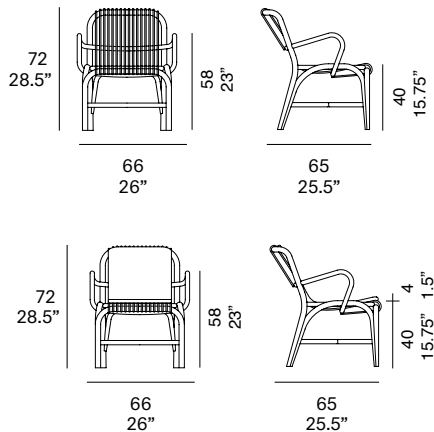

indoor

Fontal Armchair / sillón

Oscar Tusquets Blanca, 2012/2017

T012 R

Armchair with structure made of peeled and tinted natural rattan of 1.26" diameter. Seat and backrest manufactured in peeled and tinted natural rattan of 0.3" diameter with optional cushion. Finished with a three step water-based coating (dye, base coat and top coat) highly resistant to solar radiation thanks to UV filters. Protective caps with removable plastic-felt inserts.

with optional cushion

Shipment details

Qty	1 armchair (1 box)
Volume	0,40 m ³ / 14 ft ³
Gross weight	11 kg / 24.5 lb
Net weight	7 kg / 15.5 lb
Box dimensions (approx.)	68 x 67 x 76 cm 26.75" x 26.5" x 30"
Item dimensions (width x depth x height)	66 x 65 x 72 cm 26" x 25.5" x 28.5"
COM	0,8 m / 0.87 yd (1, 40 - 1,50 m / 54"-59")