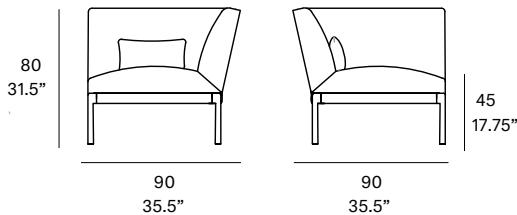

outdoor

Livit Corner module / módulo esquina

Lievore Altherr Molina 2016

C475

Corner module with structure made of high resistance aluminum profile and legs of injected aluminum, finished with polyester powder. Possibility of customization through a wide variety of technical fabrics completely suitable for outdoor use. Removable upholstered cover. 1 loose cushion 19.75" x 12.5" included.

Shipment details

Qty	1 module (1 box)
Volume	1,45 m3 / 51.2 ft3
Gross weight	35 kg / 77. lb
Net weight (x1)	29 kg / 64 lb
Item dimensions (width x depth x height)	120 x 90 x 80 cm 47.25" x 35.5" x 31.5"
COM (1, 40 - 1,50 m / 54"-59")	upholstered: 5,5 m / 6.1 yd loose cushions: 0,5 m / 0.6 yd